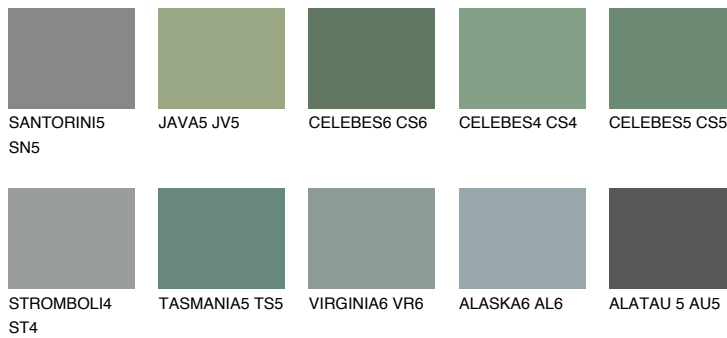

EMERALD GARDEN

9%

Matching colours

COLOURS

INTENSE

For more information on plasters and paints, go to www.ceresit.ee

*The presented colours refer to plasters and paints offered by Ceresit. Due to the use of digital techniques, the presented colours might not represent the original ones, thus they cannot be considered as a reliable colour presentation. We recommend checking the authentic colour samples.