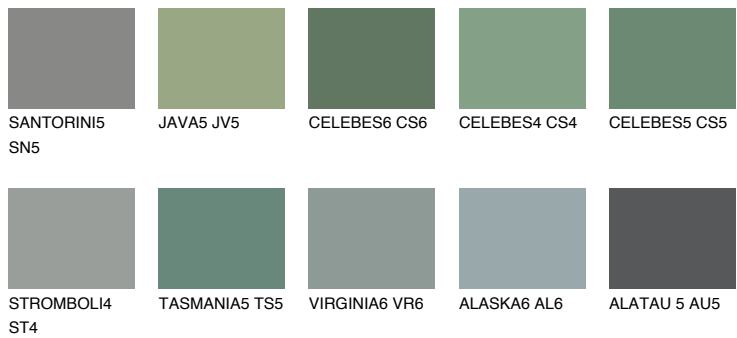

EMERALD GARDEN

9%

Matching colours

COLOURS

INTENSE

For more information on plasters and paints, go to www.ceresit.ee

*The presented colours refer to plasters and paints offered by Ceresit. Due to the use of digital techniques, the presented colours might not represent the original ones, thus they cannot be considered as a reliable colour presentation. We recommend checking the authentic colour samples.