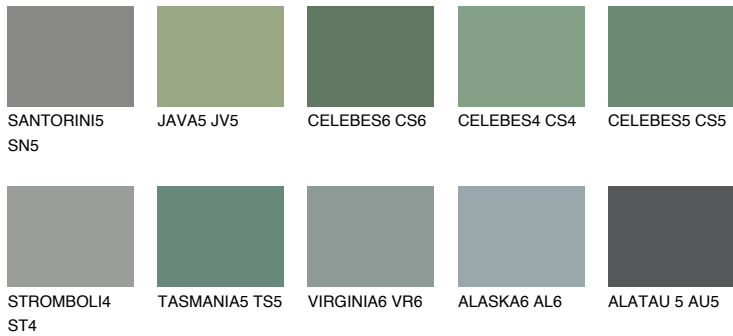

## EMERALD GARDEN

9%

### Matching colours

#### COLOURS

#### INTENSE

For more information on plasters and paints, go to  
[www.ceresit.ee](http://www.ceresit.ee)

\*The presented colours refer to plasters and paints offered by Ceresit. Due to the use of digital techniques, the presented colours might not represent the original ones, thus they cannot be considered as a reliable colour presentation. We recommend checking the authentic colour samples.