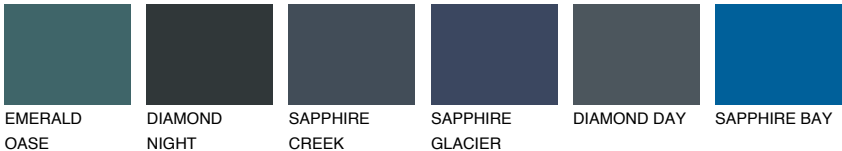

EMERALD LAND

15%

Matching colours

COLOURS

INTENSE

For more information on plasters and paints, go to www.ceresit.ee

*The presented colours refer to plasters and paints offered by Ceresit. Due to the use of digital techniques, the presented colours might not represent the original ones, thus they cannot be considered as a reliable colour presentation. We recommend checking the authentic colour samples.