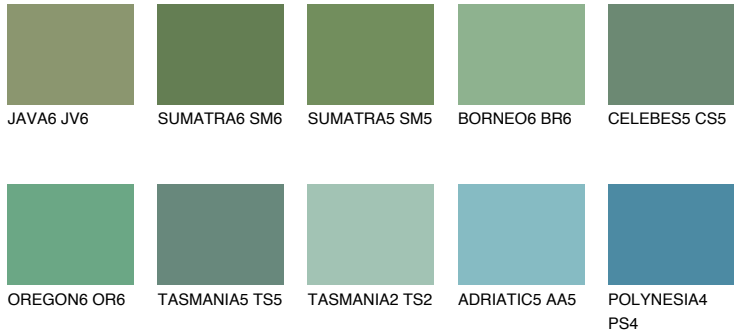

# COLOUR DETAILS

## EMERALD LAND

15%

### Matching colours

#### COLOURS