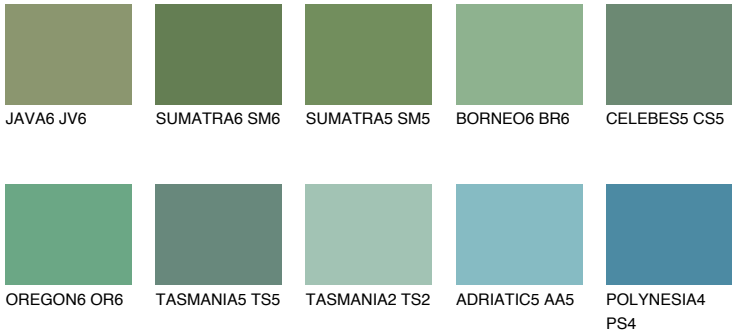

EMERALD LAND

15%

Matching colours

COLOURS

INTENSE

For more information on plasters and paints, go to www.ceresit.ee

*The presented colours refer to plasters and paints offered by Ceresit. Due to the use of digital techniques, the presented colours might not represent the original ones, thus they cannot be considered as a reliable colour presentation. We recommend checking the authentic colour samples.