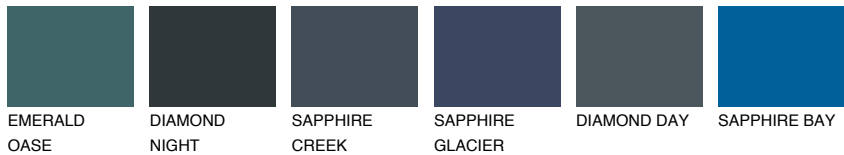

COLOUR DETAILS

EMERALD LAND

☀ 15%

Matching colours

COLOURS

INTENSE

For more information on plasters and paints, go to www.ceresit.ee

*The presented colours refer to plasters and paints offered by Ceresit. Due to the use of digital techniques, the presented colours might not represent the original ones, thus they cannot be considered as a reliable colour presentation. We recommend checking the authentic colour samples.