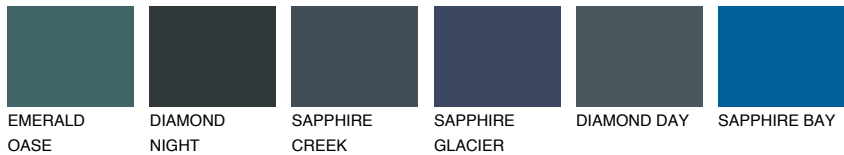

COLOUR DETAILS

EMERALD LAND

15%

Matching colours

COLOURS

INTENSE

For more information on plasters and paints, go to www.ceresit.ee

*The presented colours refer to plasters and paints offered by Ceresit. Due to the use of digital techniques, the presented colours might not represent the original ones, thus they cannot be considered as a reliable colour presentation. We recommend checking the authentic colour samples.