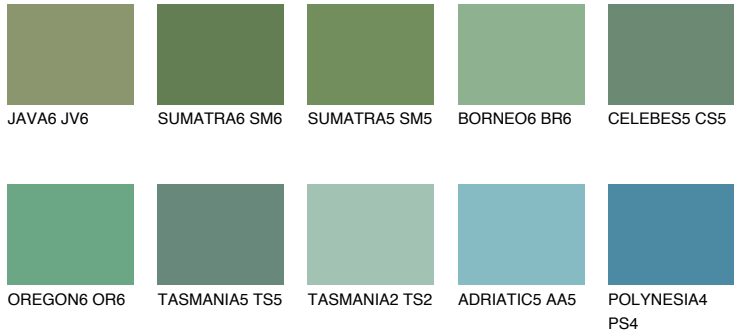

COLOUR DETAILS

EMERALD LAND

☀ 15%

Matching colours

COLOURS

INTENSE

For more information on plasters and paints, go to www.ceresit.ee

*The presented colours refer to plasters and paints offered by Ceresit. Due to the use of digital techniques, the presented colours might not represent the original ones, thus they cannot be considered as a reliable colour presentation. We recommend checking the authentic colour samples.