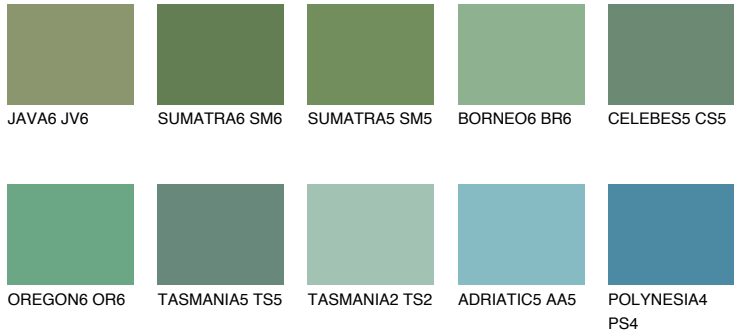

COLOUR DETAILS

EMERALD LAND

☀️ 15%

Matching colours

COLOURS

INTENSE

For more information on plasters and paints, go to www.ceresit.ee

*The presented colours refer to plasters and paints offered by Ceresit. Due to the use of digital techniques, the presented colours might not represent the original ones, thus they cannot be considered as a reliable colour presentation. We recommend checking the authentic colour samples.