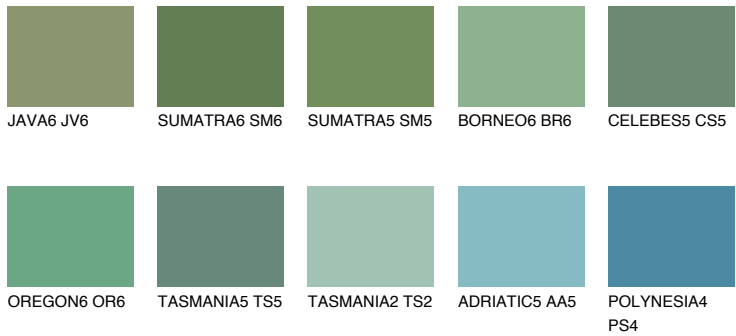

COLOUR DETAILS

EMERALD LAND

☀️ 15%

Matching colours

COLOURS

INTENSE

For more information on plasters and paints, go to www.ceresit.ee

*The presented colours refer to plasters and paints offered by Ceresit. Due to the use of digital techniques, the presented colours might not represent the original ones, thus they cannot be considered as a reliable colour presentation. We recommend checking the authentic colour samples.