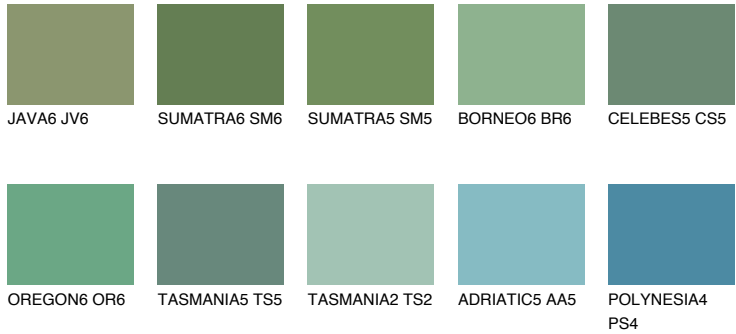

# COLOUR DETAILS

## EMERALD LAND

☀️ 15%

### Matching colours

#### COLOURS