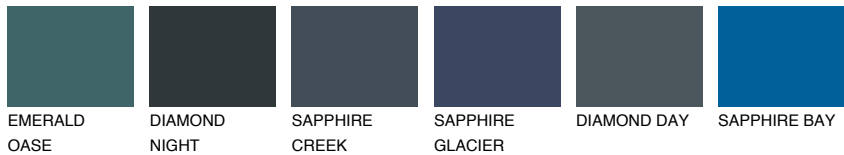

COLOUR DETAILS

EMERALD LAND

☀️ 15%

Matching colours

COLOURS

INTENSE

For more information on plasters and paints, go to www.ceresit.ee

*The presented colours refer to plasters and paints offered by Ceresit. Due to the use of digital techniques, the presented colours might not represent the original ones, thus they cannot be considered as a reliable colour presentation. We recommend checking the authentic colour samples.