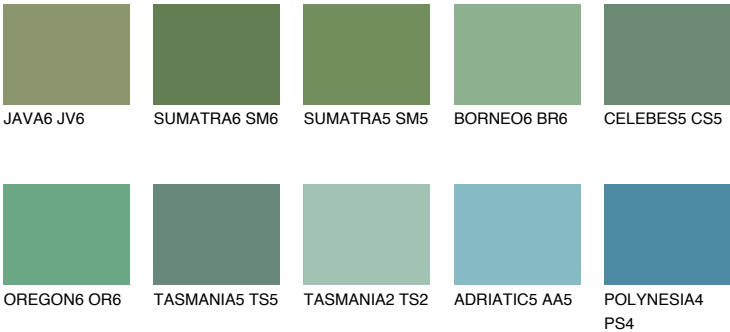

## EMERALD LAND

15%

### Matching colours

#### COLOURS

#### INTENSE

For more information on plasters and paints, go to [www.ceresit.ee](http://www.ceresit.ee)

\*The presented colours refer to plasters and paints offered by Ceresit. Due to the use of digital techniques, the presented colours might not represent the original ones, thus they cannot be considered as a reliable colour presentation. We recommend checking the authentic colour samples.