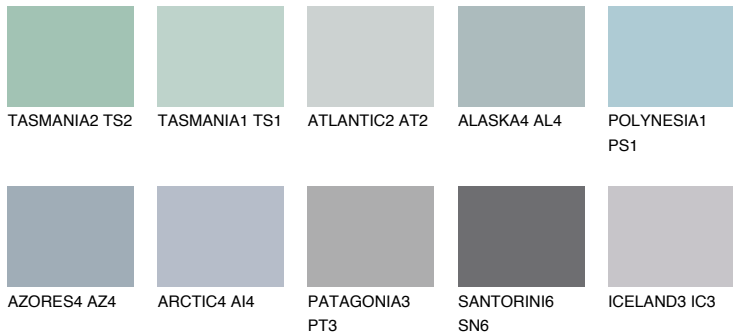

COLOUR DETAILS

ATLANTIC5 AT5

42% TSR 39%

Matching colours

COLOURS

INTENSE

For more information on plasters and paints, go to www.ceresit.ee

*The presented colours refer to plasters and paints offered by Ceresit. Due to the use of digital techniques, the presented colours might not represent the original ones, thus they cannot be considered as a reliable colour presentation. We recommend checking the authentic colour samples.