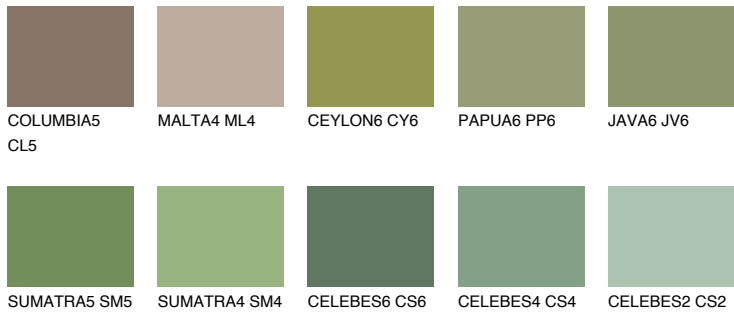

COLOUR DETAILS

EMERALD PARK

15%

Matching colours

COLOURS

INTENSE

For more information on plasters and paints, go to www.ceresit.ee

*The presented colours refer to plasters and paints offered by Ceresit. Due to the use of digital techniques, the presented colours might not represent the original ones, thus they cannot be considered as a reliable colour presentation. We recommend checking the authentic colour samples.