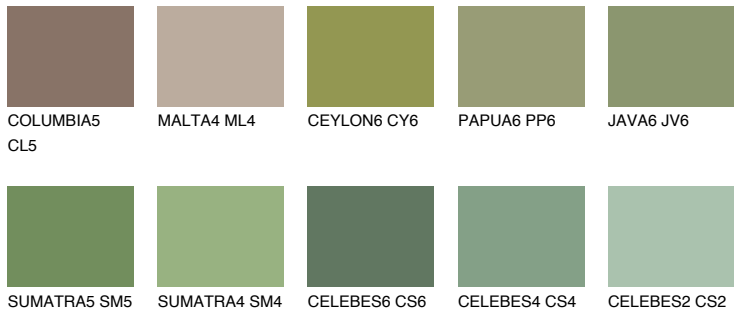

COLOUR DETAILS

EMERALD PARK

☀ 15%

Matching colours

COLOURS

INTENSE

For more information on plasters and paints, go to www.ceresit.ee

*The presented colours refer to plasters and paints offered by Ceresit. Due to the use of digital techniques, the presented colours might not represent the original ones, thus they cannot be considered as a reliable colour presentation. We recommend checking the authentic colour samples.