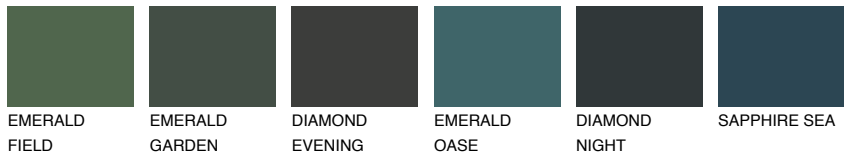

COLOUR DETAILS

EMERALD PARK

☀ 15%

Matching colours

COLOURS

INTENSE

For more information on plasters and paints, go to www.ceresit.ee

*The presented colours refer to plasters and paints offered by Ceresit. Due to the use of digital techniques, the presented colours might not represent the original ones, thus they cannot be considered as a reliable colour presentation. We recommend checking the authentic colour samples.