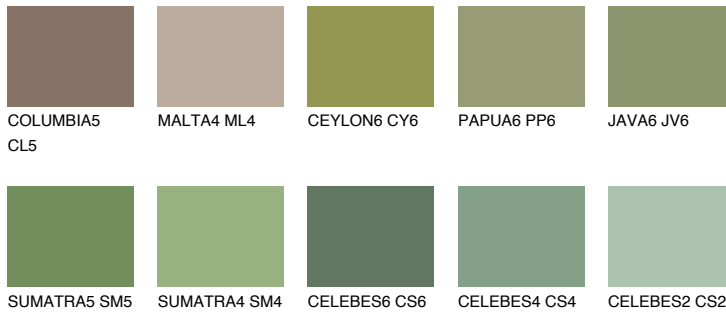

# COLOUR DETAILS

### Matching colours

#### COLOURS

#### INTENSE

For more information on plasters and paints, go to [www.ceresit.ee](http://www.ceresit.ee)

\*The presented colours refer to plasters and paints offered by Ceresit. Due to the use of digital techniques, the presented colours might not represent the original ones, thus they cannot be considered as a reliable colour presentation. We recommend checking the authentic colour samples.