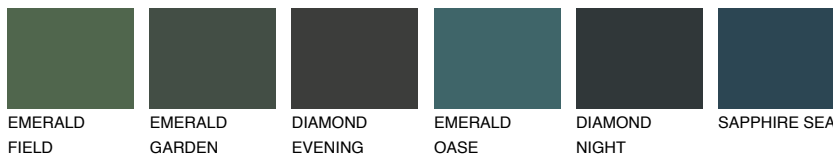

COLOUR DETAILS

EMERALD PARK

☀ 15%

Matching colours

COLOURS

INTENSE

For more information on plasters and paints, go to www.ceresit.ee

*The presented colours refer to plasters and paints offered by Ceresit. Due to the use of digital techniques, the presented colours might not represent the original ones, thus they cannot be considered as a reliable colour presentation. We recommend checking the authentic colour samples.