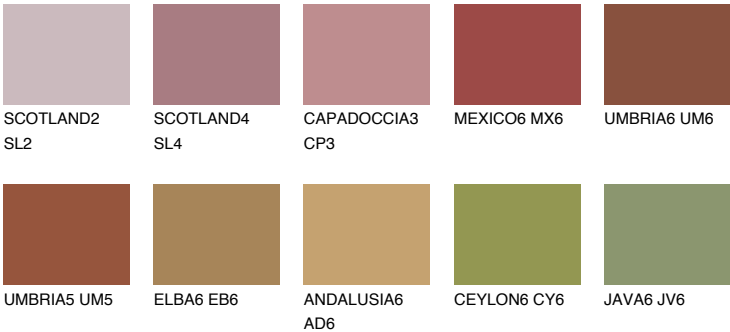

## QUARTZ GROUND

☀ 10%

### Matching colours

#### COLOURS

#### INTENSE

For more information on plasters and paints, go to [www.ceresit.ee](http://www.ceresit.ee)

\*The presented colours refer to plasters and paints offered by Ceresit. Due to the use of digital techniques, the presented colours might not represent the original ones, thus they cannot be considered as a reliable colour presentation. We recommend checking the authentic colour samples.