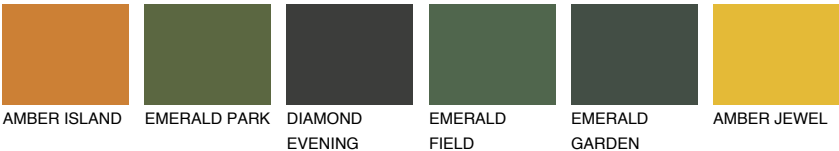

QUARTZ GROUND

10%

Matching colours

COLOURS

INTENSE

For more information on plasters and paints, go to www.ceresit.ee

*The presented colours refer to plasters and paints offered by Ceresit. Due to the use of digital techniques, the presented colours might not represent the original ones, thus they cannot be considered as a reliable colour presentation. We recommend checking the authentic colour samples.