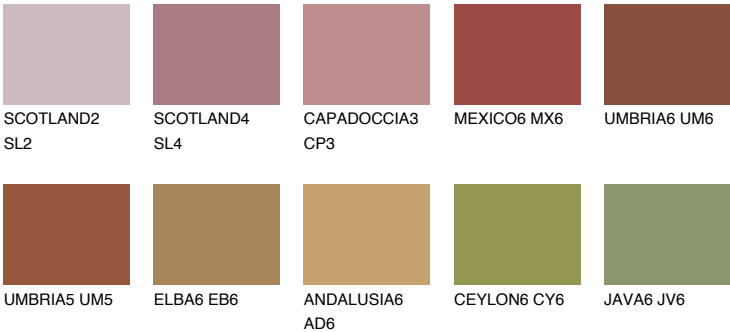

QUARTZ GROUND

☀ 10%

Matching colours

COLOURS

INTENSE

For more information on plasters and paints, go to www.ceresit.ee

*The presented colours refer to plasters and paints offered by Ceresit. Due to the use of digital techniques, the presented colours might not represent the original ones, thus they cannot be considered as a reliable colour presentation. We recommend checking the authentic colour samples.