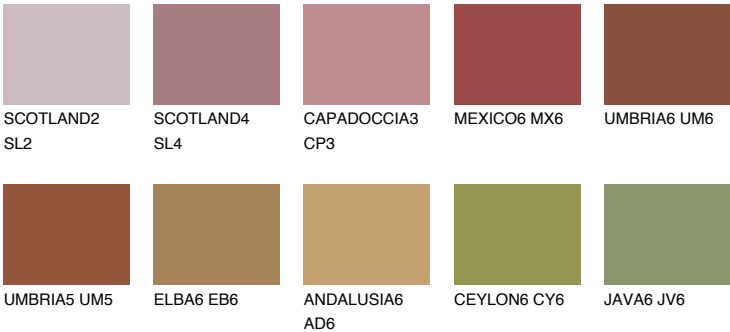

QUARTZ GROUND

10%

Matching colours

COLOURS

INTENSE

For more information on plasters and paints, go to www.ceresit.ee

*The presented colours refer to plasters and paints offered by Ceresit. Due to the use of digital techniques, the presented colours might not represent the original ones, thus they cannot be considered as a reliable colour presentation. We recommend checking the authentic colour samples.