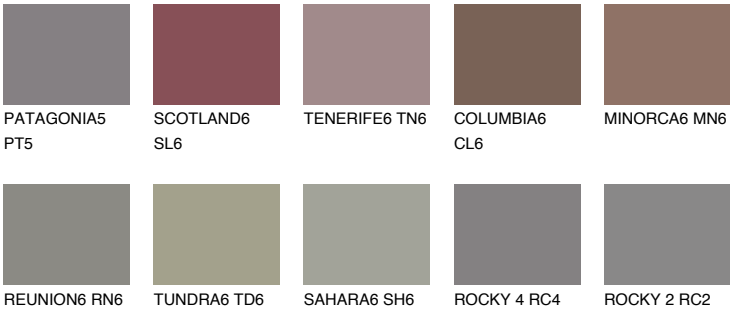

QUARTZ MOUNT

6%

Matching colours

COLOURS

INTENSE

For more information on plasters and paints, go to www.ceresit.ee

*The presented colours refer to plasters and paints offered by Ceresit. Due to the use of digital techniques, the presented colours might not represent the original ones, thus they cannot be considered as a reliable colour presentation. We recommend checking the authentic colour samples.