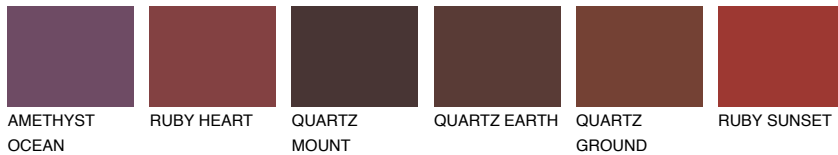

COLOUR DETAILS

QUARTZ MOUNT

6%

Matching colours

COLOURS

INTENSE

For more information on plasters and paints, go to www.ceresit.ee

*The presented colours refer to plasters and paints offered by Ceresit. Due to the use of digital techniques, the presented colours might not represent the original ones, thus they cannot be considered as a reliable colour presentation. We recommend checking the authentic colour samples.