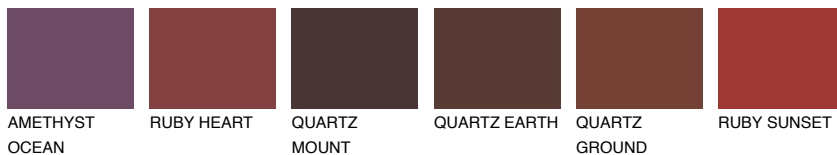

COLOUR DETAILS

QUARTZ MOUNT

6%

Matching colours

COLOURS

INTENSE

For more information on plasters and paints, go to www.ceresit.ee

*The presented colours refer to plasters and paints offered by Ceresit. Due to the use of digital techniques, the presented colours might not represent the original ones, thus they cannot be considered as a reliable colour presentation. We recommend checking the authentic colour samples.