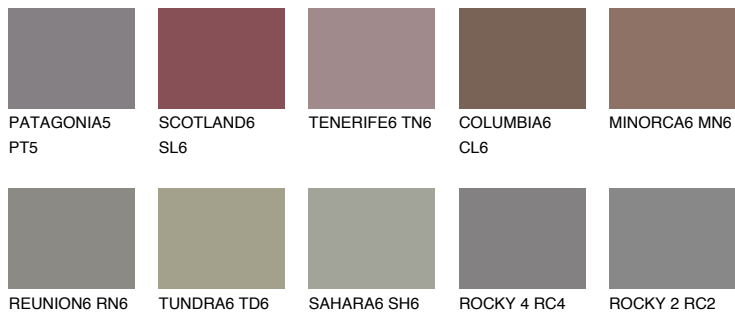

COLOUR DETAILS

QUARTZ MOUNT

6%

Matching colours

COLOURS

INTENSE

For more information on plasters and paints, go to www.ceresit.ee

*The presented colours refer to plasters and paints offered by Ceresit. Due to the use of digital techniques, the presented colours might not represent the original ones, thus they cannot be considered as a reliable colour presentation. We recommend checking the authentic colour samples.