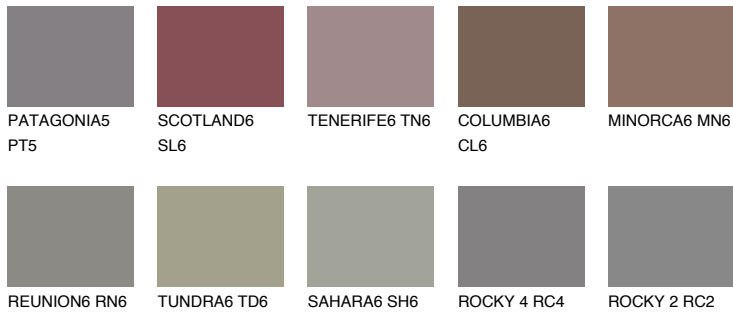

COLOUR DETAILS

QUARTZ MOUNT

6%

Matching colours

COLOURS

INTENSE

For more information on plasters and paints, go to www.ceresit.ee

*The presented colours refer to plasters and paints offered by Ceresit. Due to the use of digital techniques, the presented colours might not represent the original ones, thus they cannot be considered as a reliable colour presentation. We recommend checking the authentic colour samples.