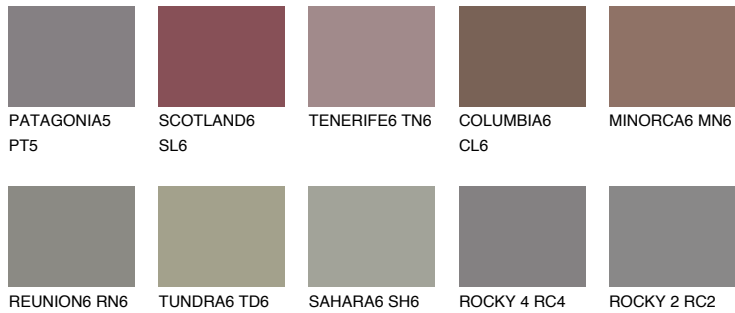

COLOUR DETAILS

QUARTZ MOUNT

6%

Matching colours

COLOURS

INTENSE

For more information on plasters and paints, go to www.ceresit.ee

*The presented colours refer to plasters and paints offered by Ceresit. Due to the use of digital techniques, the presented colours might not represent the original ones, thus they cannot be considered as a reliable colour presentation. We recommend checking the authentic colour samples.