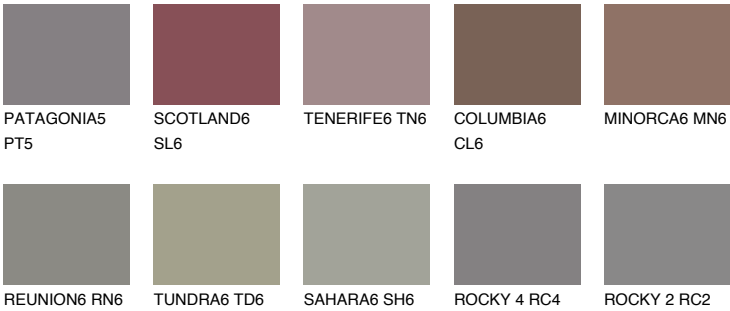

## QUARTZ MOUNT

6%

### Matching colours

#### COLOURS

#### INTENSE

For more information on plasters and paints, go to [www.ceresit.ee](http://www.ceresit.ee)

\*The presented colours refer to plasters and paints offered by Ceresit. Due to the use of digital techniques, the presented colours might not represent the original ones, thus they cannot be considered as a reliable colour presentation. We recommend checking the authentic colour samples.