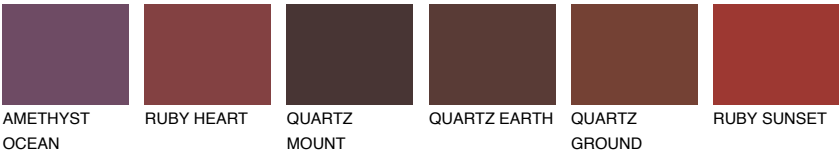

QUARTZ MOUNT

6%

Matching colours

COLOURS

INTENSE

For more information on plasters and paints, go to www.ceresit.ee

*The presented colours refer to plasters and paints offered by Ceresit. Due to the use of digital techniques, the presented colours might not represent the original ones, thus they cannot be considered as a reliable colour presentation. We recommend checking the authentic colour samples.