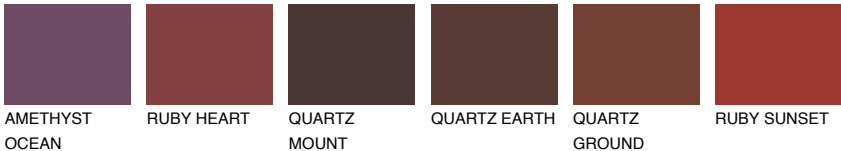

QUARTZ MOUNT

6%

Matching colours

COLOURS

INTENSE

For more information on plasters and paints, go to www.ceresit.ee

*The presented colours refer to plasters and paints offered by Ceresit. Due to the use of digital techniques, the presented colours might not represent the original ones, thus they cannot be considered as a reliable colour presentation. We recommend checking the authentic colour samples.