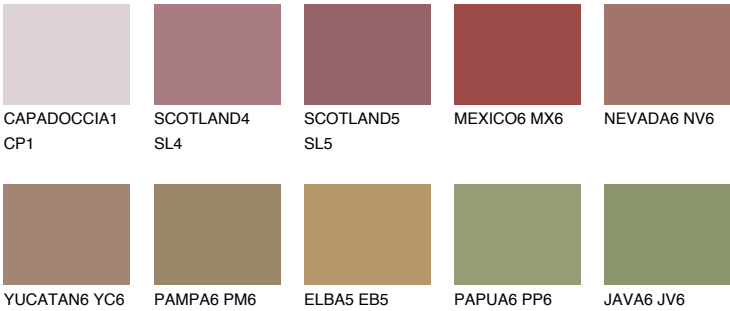

QUARTZ ROCK

☀ 10%

Matching colours

COLOURS

INTENSE

For more information on plasters and paints, go to www.ceresit.ee

*The presented colours refer to plasters and paints offered by Ceresit. Due to the use of digital techniques, the presented colours might not represent the original ones, thus they cannot be considered as a reliable colour presentation. We recommend checking the authentic colour samples.