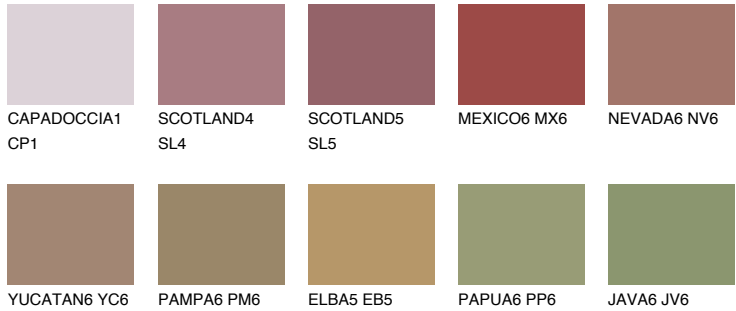

QUARTZ ROCK

10%

Matching colours

COLOURS

INTENSE

For more information on plasters and paints, go to
www.ceresit.ee

*The presented colours refer to plasters and paints offered by Ceresit. Due to the use of digital techniques, the presented colours might not represent the original ones, thus they cannot be considered as a reliable colour presentation. We recommend checking the authentic colour samples.