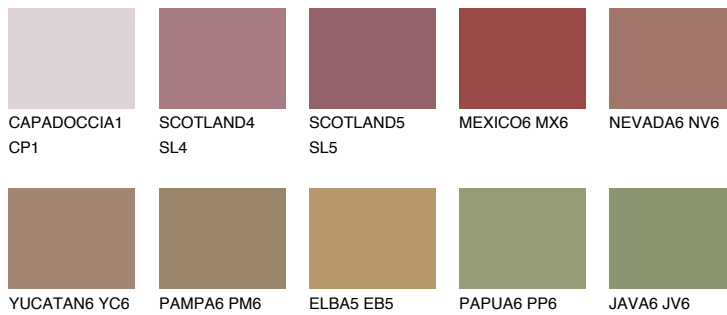

## QUARTZ ROCK

☀️ 10%

### Matching colours

#### COLOURS

#### INTENSE

For more information on plasters and paints, go to [www.ceresit.ee](http://www.ceresit.ee)

\*The presented colours refer to plasters and paints offered by Ceresit. Due to the use of digital techniques, the presented colours might not represent the original ones, thus they cannot be considered as a reliable colour presentation. We recommend checking the authentic colour samples.