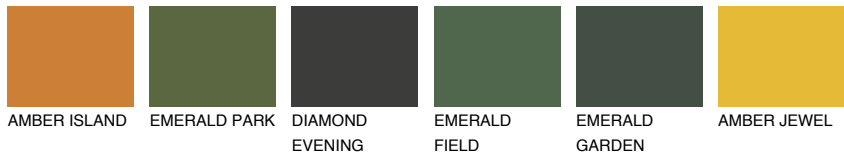

QUARTZ ROCK

10%

Matching colours

COLOURS

INTENSE

For more information on plasters and paints, go to
www.ceresit.ee

*The presented colours refer to plasters and paints offered by Ceresit. Due to the use of digital techniques, the presented colours might not represent the original ones, thus they cannot be considered as a reliable colour presentation. We recommend checking the authentic colour samples.