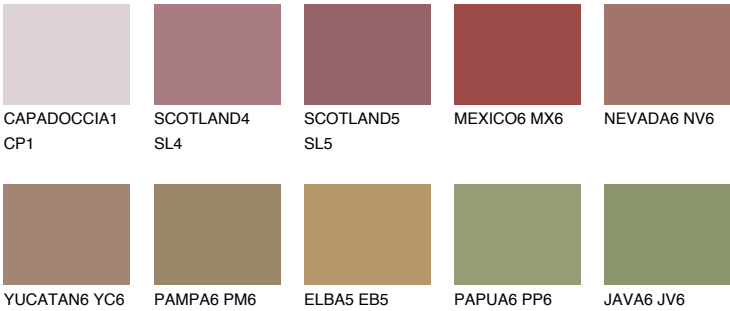

QUARTZ ROCK

10%

Matching colours

COLOURS

INTENSE

For more information on plasters and paints, go to www.ceresit.ee

*The presented colours refer to plasters and paints offered by Ceresit. Due to the use of digital techniques, the presented colours might not represent the original ones, thus they cannot be considered as a reliable colour presentation. We recommend checking the authentic colour samples.