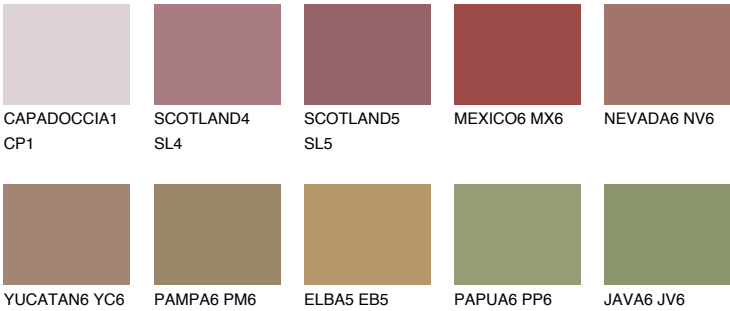

## QUARTZ ROCK

10%

### Matching colours

#### COLOURS

#### INTENSE

For more information on plasters and paints, go to [www.ceresit.ee](http://www.ceresit.ee)

\*The presented colours refer to plasters and paints offered by Ceresit. Due to the use of digital techniques, the presented colours might not represent the original ones, thus they cannot be considered as a reliable colour presentation. We recommend checking the authentic colour samples.