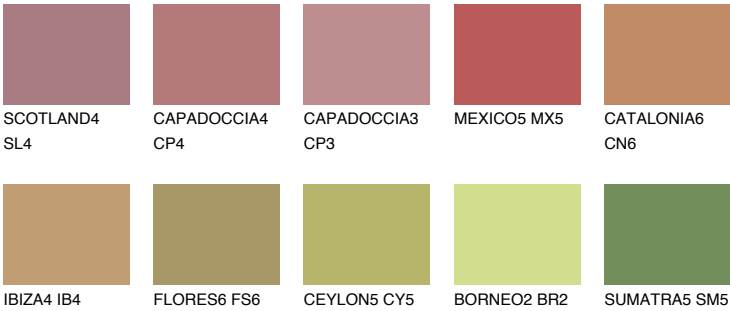

## QUARTZ SAND

☀ 16%

### Matching colours

#### COLOURS

#### INTENSE

For more information on plasters and paints, go to [www.ceresit.ee](http://www.ceresit.ee)

\*The presented colours refer to plasters and paints offered by Ceresit. Due to the use of digital techniques, the presented colours might not represent the original ones, thus they cannot be considered as a reliable colour presentation. We recommend checking the authentic colour samples.