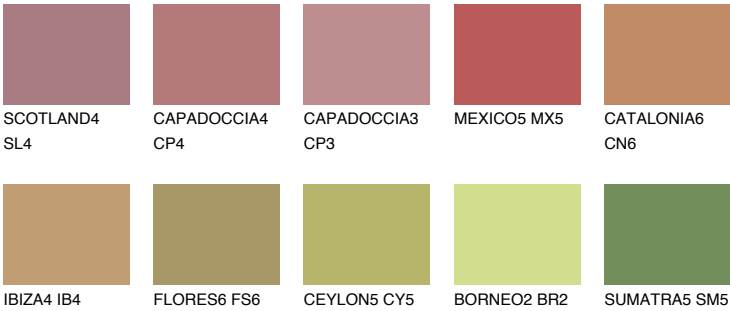

COLOUR DETAILS

QUARTZ SAND

16%

Matching colours

COLOURS

INTENSE

For more information on plasters and paints, go to www.ceresit.ee

*The presented colours refer to plasters and paints offered by Ceresit. Due to the use of digital techniques, the presented colours might not represent the original ones, thus they cannot be considered as a reliable colour presentation. We recommend checking the authentic colour samples.