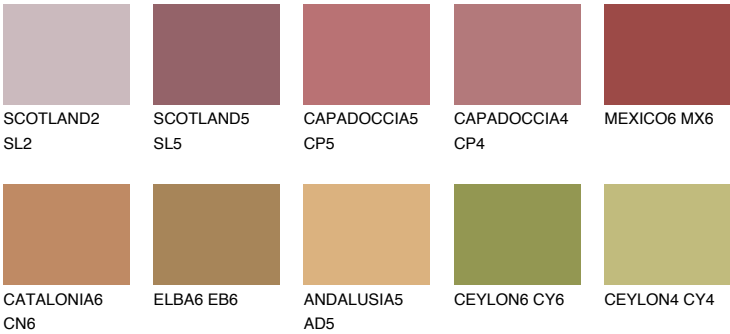

## RUBY BRICK

11%

### Matching colours

#### COLOURS

#### INTENSE

For more information on plasters and paints, go to  
[www.ceresit.ee](http://www.ceresit.ee)

\*The presented colours refer to plasters and paints offered by Ceresit. Due to the use of digital techniques, the presented colours might not represent the original ones, thus they cannot be considered as a reliable colour presentation. We recommend checking the authentic colour samples.