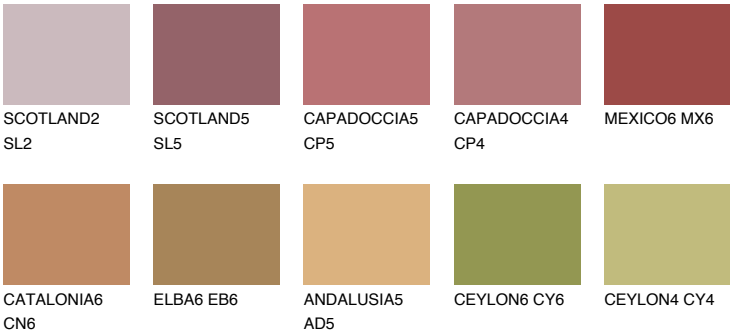

## RUBY BRICK

☀ 11%

### Matching colours

#### COLOURS

#### INTENSE

For more information on plasters and paints, go to [www.ceresit.ee](http://www.ceresit.ee)

\*The presented colours refer to plasters and paints offered by Ceresit. Due to the use of digital techniques, the presented colours might not represent the original ones, thus they cannot be considered as a reliable colour presentation. We recommend checking the authentic colour samples.