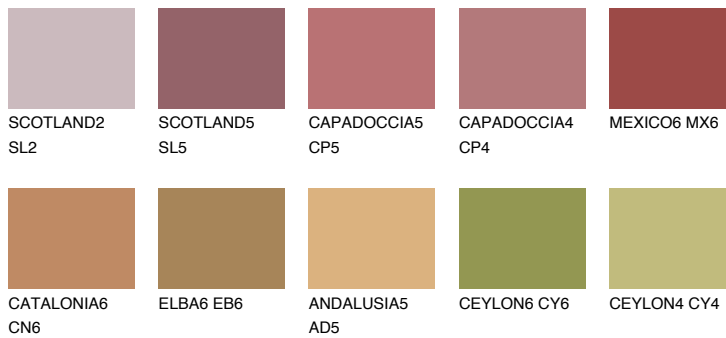

## RUBY BRICK

11%

### Matching colours

#### COLOURS

#### INTENSE

For more information on plasters and paints, go to  
[www.ceresit.ee](http://www.ceresit.ee)

\*The presented colours refer to plasters and paints offered by Ceresit. Due to the use of digital techniques, the presented colours might not represent the original ones, thus they cannot be considered as a reliable colour presentation. We recommend checking the authentic colour samples.