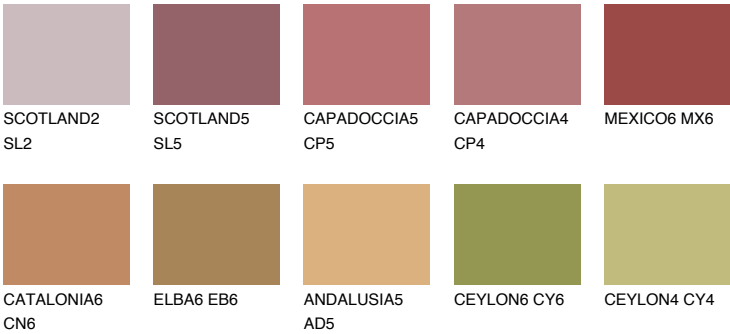

## RUBY BRICK

☀ 11%

### Matching colours

#### COLOURS

#### INTENSE

For more information on plasters and paints, go to  
[www.ceresit.ee](http://www.ceresit.ee)

\*The presented colours refer to plasters and paints offered by Ceresit. Due to the use of digital techniques, the presented colours might not represent the original ones, thus they cannot be considered as a reliable colour presentation. We recommend checking the authentic colour samples.