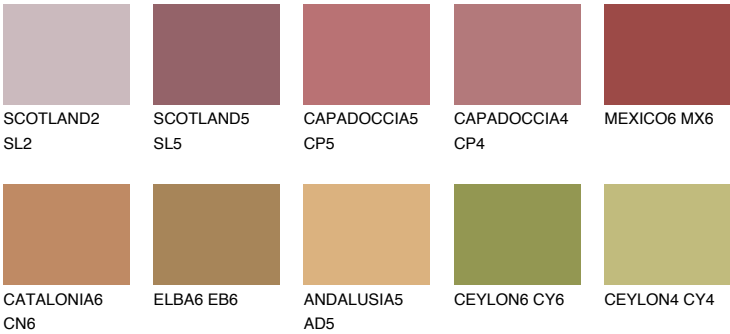

RUBY BRICK

☀ 11%

Matching colours

COLOURS

INTENSE

For more information on plasters and paints, go to www.ceresit.ee

*The presented colours refer to plasters and paints offered by Ceresit. Due to the use of digital techniques, the presented colours might not represent the original ones, thus they cannot be considered as a reliable colour presentation. We recommend checking the authentic colour samples.