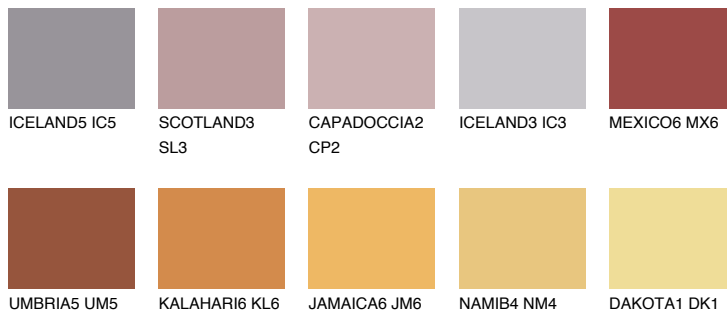

COLOUR DETAILS

RUBY CRYSTAL

19%

Matching colours

COLOURS

INTENSE

For more information on plasters and paints, go to www.ceresit.ee

*The presented colours refer to plasters and paints offered by Ceresit. Due to the use of digital techniques, the presented colours might not represent the original ones, thus they cannot be considered as a reliable colour presentation. We recommend checking the authentic colour samples.