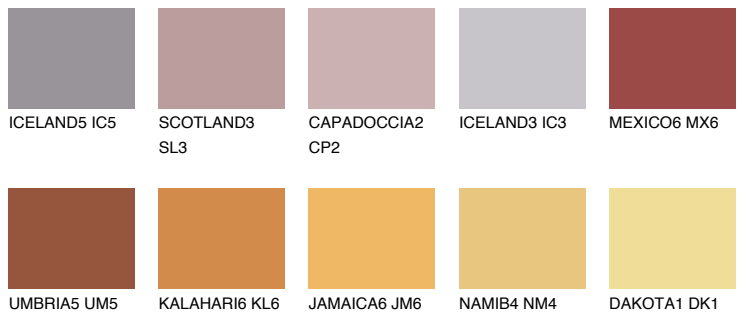

COLOUR DETAILS

RUBY CRYSTAL

19%

Matching colours

COLOURS

INTENSE

For more information on plasters and paints, go to www.ceresit.ee

*The presented colours refer to plasters and paints offered by Ceresit. Due to the use of digital techniques, the presented colours might not represent the original ones, thus they cannot be considered as a reliable colour presentation. We recommend checking the authentic colour samples.