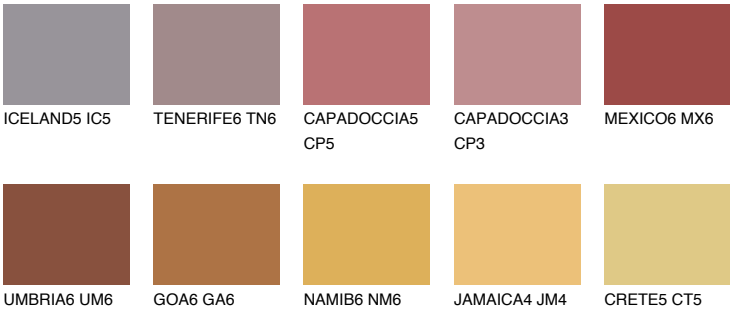

## RUBY FIRE

15%

### Matching colours

#### COLOURS

#### INTENSE

For more information on plasters and paints, go to [www.ceresit.ee](http://www.ceresit.ee)

\*The presented colours refer to plasters and paints offered by Ceresit. Due to the use of digital techniques, the presented colours might not represent the original ones, thus they cannot be considered as a reliable colour presentation. We recommend checking the authentic colour samples.