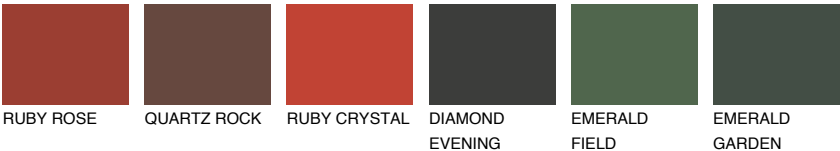

RUBY FIRE

15%

Matching colours

COLOURS

INTENSE

For more information on plasters and paints, go to www.ceresit.ee

*The presented colours refer to plasters and paints offered by Ceresit. Due to the use of digital techniques, the presented colours might not represent the original ones, thus they cannot be considered as a reliable colour presentation. We recommend checking the authentic colour samples.