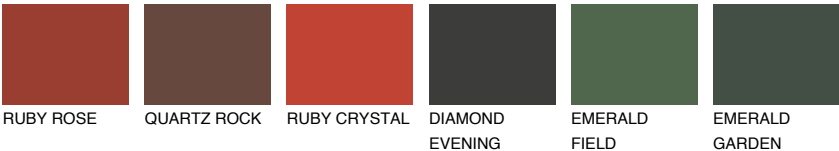

RUBY FIRE

15%

Matching colours

COLOURS

INTENSE

For more information on plasters and paints, go to www.ceresit.ee

*The presented colours refer to plasters and paints offered by Ceresit. Due to the use of digital techniques, the presented colours might not represent the original ones, thus they cannot be considered as a reliable colour presentation. We recommend checking the authentic colour samples.