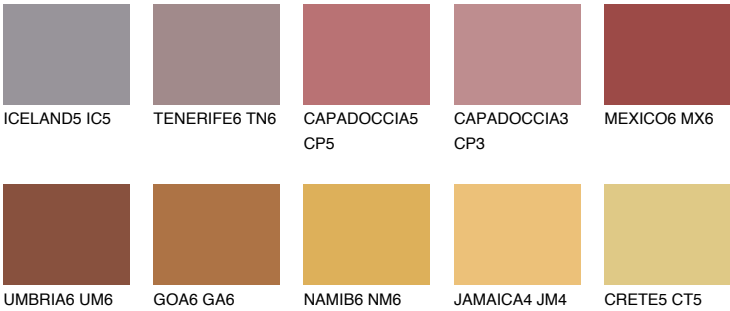

RUBY FIRE

15%

Matching colours

COLOURS

INTENSE

For more information on plasters and paints, go to www.ceresit.ee

*The presented colours refer to plasters and paints offered by Ceresit. Due to the use of digital techniques, the presented colours might not represent the original ones, thus they cannot be considered as a reliable colour presentation. We recommend checking the authentic colour samples.