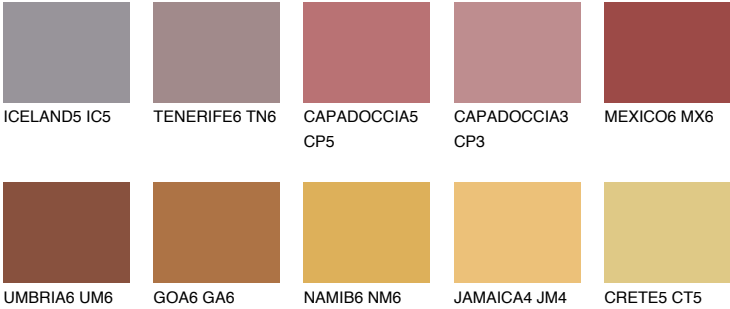

RUBY FIRE

15%

Matching colours

COLOURS

INTENSE

For more information on plasters and paints, go to www.ceresit.ee

*The presented colours refer to plasters and paints offered by Ceresit. Due to the use of digital techniques, the presented colours might not represent the original ones, thus they cannot be considered as a reliable colour presentation. We recommend checking the authentic colour samples.