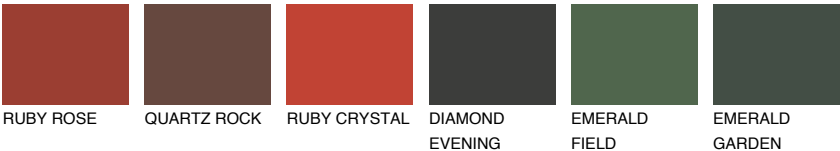

RUBY FIRE

☀ 15%

Matching colours

COLOURS

INTENSE

For more information on plasters and paints, go to www.ceresit.ee

*The presented colours refer to plasters and paints offered by Ceresit. Due to the use of digital techniques, the presented colours might not represent the original ones, thus they cannot be considered as a reliable colour presentation. We recommend checking the authentic colour samples.