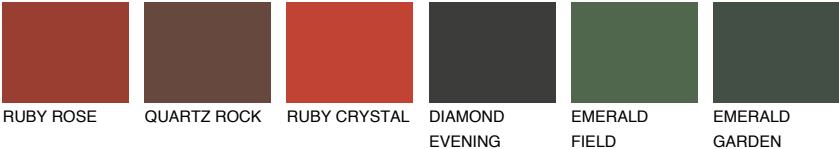

RUBY FIRE

15%

Matching colours

COLOURS

INTENSE

For more information on plasters and paints, go to www.ceresit.ee

*The presented colours refer to plasters and paints offered by Ceresit. Due to the use of digital techniques, the presented colours might not represent the original ones, thus they cannot be considered as a reliable colour presentation. We recommend checking the authentic colour samples.