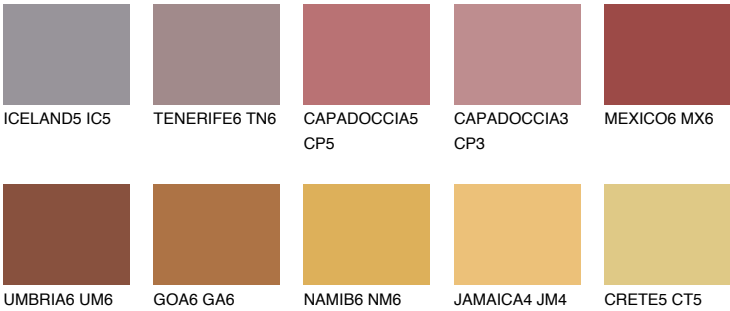

## RUBY FIRE

☀ 15%

### Matching colours

#### COLOURS

#### INTENSE

For more information on plasters and paints, go to [www.ceresit.ee](http://www.ceresit.ee)

\*The presented colours refer to plasters and paints offered by Ceresit. Due to the use of digital techniques, the presented colours might not represent the original ones, thus they cannot be considered as a reliable colour presentation. We recommend checking the authentic colour samples.