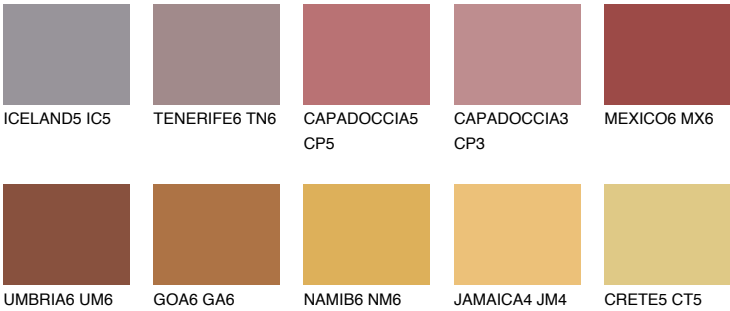

RUBY FIRE

☀ 15%

Matching colours

COLOURS

INTENSE

For more information on plasters and paints, go to www.ceresit.ee

*The presented colours refer to plasters and paints offered by Ceresit. Due to the use of digital techniques, the presented colours might not represent the original ones, thus they cannot be considered as a reliable colour presentation. We recommend checking the authentic colour samples.