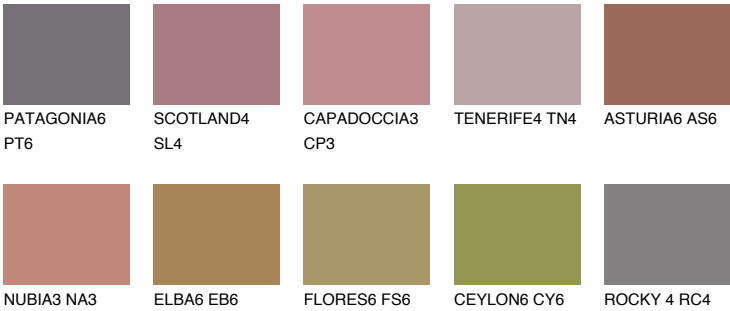

COLOUR DETAILS

RUBY HEART

12%

Matching colours

COLOURS

INTENSE

For more information on plasters and paints, go to www.ceresit.ee

*The presented colours refer to plasters and paints offered by Ceresit. Due to the use of digital techniques, the presented colours might not represent the original ones, thus they cannot be considered as a reliable colour presentation. We recommend checking the authentic colour samples.