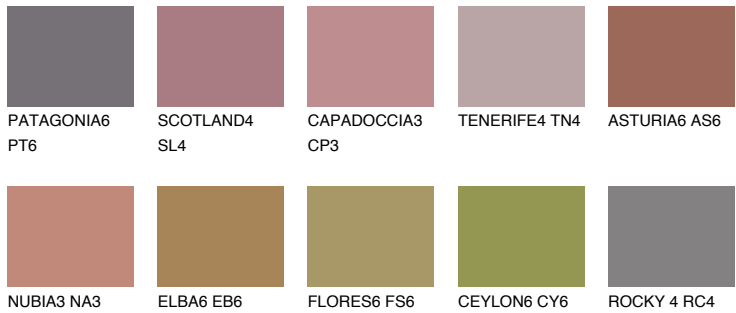

COLOUR DETAILS

RUBY HEART

12%

Matching colours

COLOURS

INTENSE

For more information on plasters and paints, go to www.ceresit.ee

*The presented colours refer to plasters and paints offered by Ceresit. Due to the use of digital techniques, the presented colours might not represent the original ones, thus they cannot be considered as a reliable colour presentation. We recommend checking the authentic colour samples.