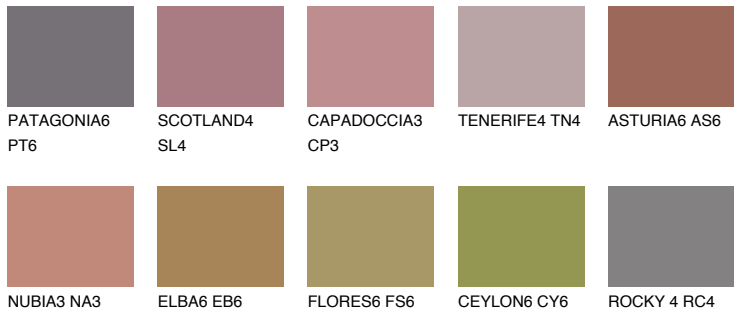

COLOUR DETAILS

RUBY HEART

12%

Matching colours

COLOURS

INTENSE

For more information on plasters and paints, go to www.ceresit.ee

*The presented colours refer to plasters and paints offered by Ceresit. Due to the use of digital techniques, the presented colours might not represent the original ones, thus they cannot be considered as a reliable colour presentation. We recommend checking the authentic colour samples.