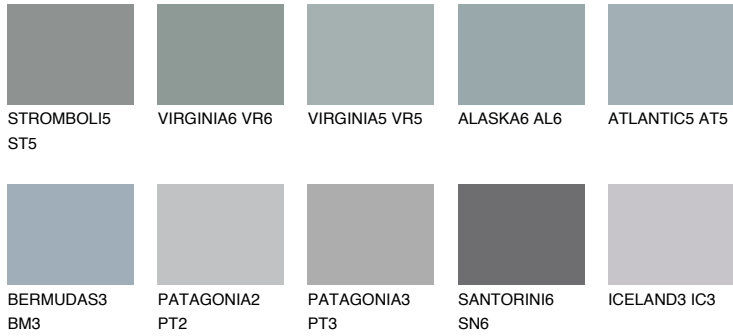

COLOUR DETAILS

ATLANTIC6 AT6

37% TSR 35%

Matching colours

COLOURS

INTENSE

For more information on plasters and paints, go to www.ceresit.ee

*The presented colours refer to plasters and paints offered by Ceresit. Due to the use of digital techniques, the presented colours might not represent the original ones, thus they cannot be considered as a reliable colour presentation. We recommend checking the authentic colour samples.