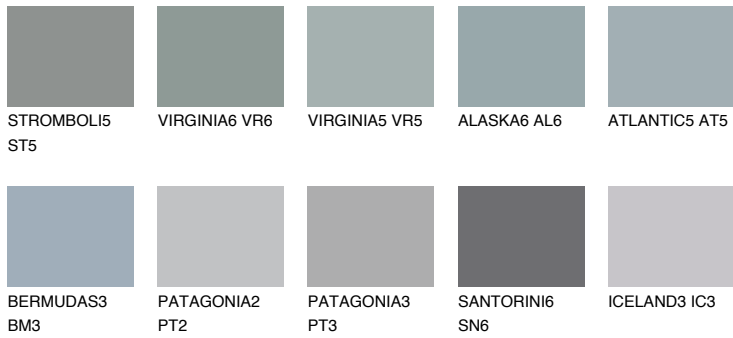

COLOUR DETAILS

ATLANTIC6 AT6

37% TSR 35%

Matching colours

COLOURS

INTENSE

For more information on plasters and paints, go to www.ceresit.ee

*The presented colours refer to plasters and paints offered by Ceresit. Due to the use of digital techniques, the presented colours might not represent the original ones, thus they cannot be considered as a reliable colour presentation. We recommend checking the authentic colour samples.