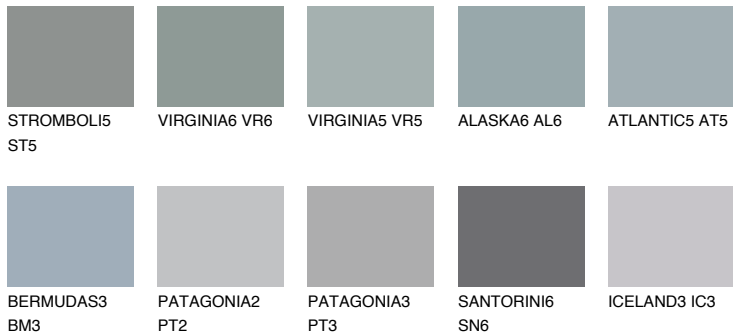

COLOUR DETAILS

ATLANTIC6 AT6

37% TSR 35%

Matching colours

COLOURS

INTENSE

For more information on plasters and paints, go to www.ceresit.ee

*The presented colours refer to plasters and paints offered by Ceresit. Due to the use of digital techniques, the presented colours might not represent the original ones, thus they cannot be considered as a reliable colour presentation. We recommend checking the authentic colour samples.