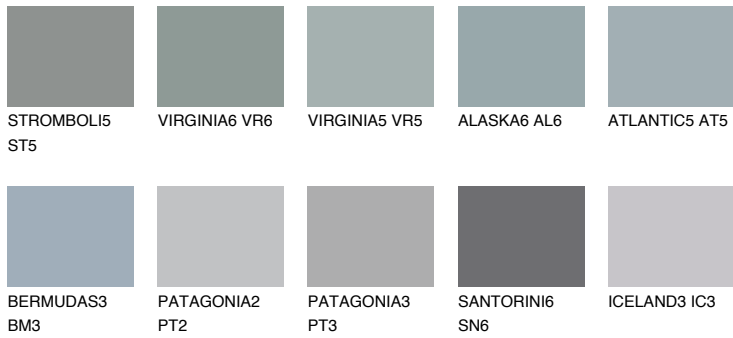

# COLOUR DETAILS

## ATLANTIC6 AT6

37% TSR 35%

### Matching colours

#### COLOURS