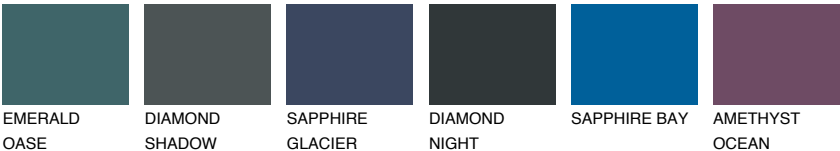

RUBY ROSE

14%

Matching colours

COLOURS

INTENSE

For more information on plasters and paints, go to www.ceresit.ee

*The presented colours refer to plasters and paints offered by Ceresit. Due to the use of digital techniques, the presented colours might not represent the original ones, thus they cannot be considered as a reliable colour presentation. We recommend checking the authentic colour samples.