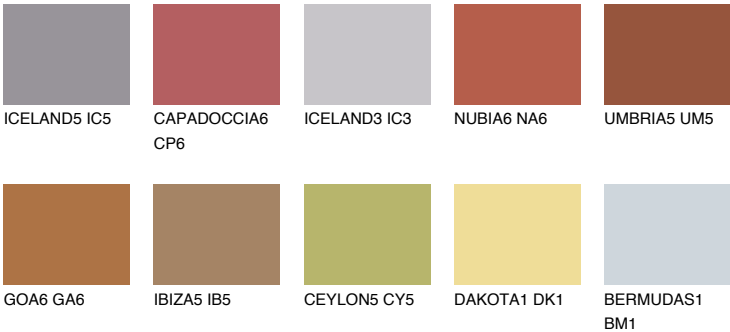

RUBY ROSE

14%

Matching colours

COLOURS

INTENSE

For more information on plasters and paints, go to www.ceresit.ee

*The presented colours refer to plasters and paints offered by Ceresit. Due to the use of digital techniques, the presented colours might not represent the original ones, thus they cannot be considered as a reliable colour presentation. We recommend checking the authentic colour samples.