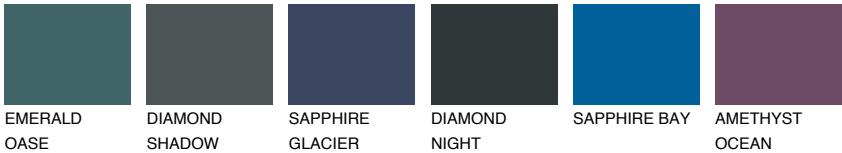

RUBY ROSE

14%

Matching colours

COLOURS

INTENSE

For more information on plasters and paints, go to www.ceresit.ee

*The presented colours refer to plasters and paints offered by Ceresit. Due to the use of digital techniques, the presented colours might not represent the original ones, thus they cannot be considered as a reliable colour presentation. We recommend checking the authentic colour samples.