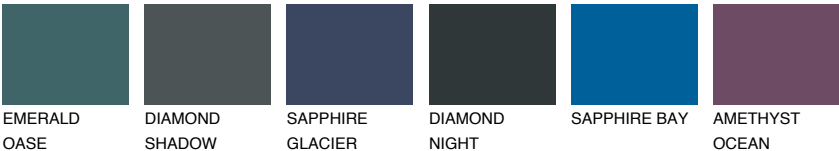

RUBY ROSE

14%

Matching colours

COLOURS

INTENSE

For more information on plasters and paints, go to www.ceresit.ee

*The presented colours refer to plasters and paints offered by Ceresit. Due to the use of digital techniques, the presented colours might not represent the original ones, thus they cannot be considered as a reliable colour presentation. We recommend checking the authentic colour samples.