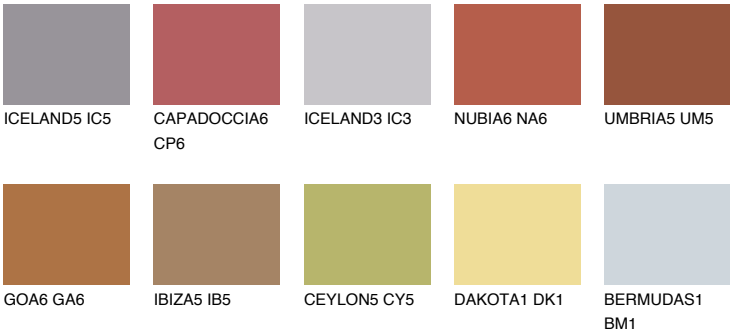

## RUBY ROSE

14%

### Matching colours

#### COLOURS

#### INTENSE

For more information on plasters and paints, go to [www.ceresit.ee](http://www.ceresit.ee)

\*The presented colours refer to plasters and paints offered by Ceresit. Due to the use of digital techniques, the presented colours might not represent the original ones, thus they cannot be considered as a reliable colour presentation. We recommend checking the authentic colour samples.