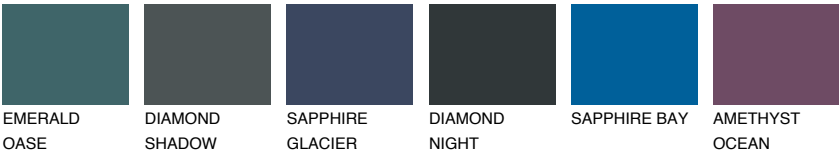

RUBY ROSE

14%

Matching colours

COLOURS

INTENSE

For more information on plasters and paints, go to www.ceresit.ee

*The presented colours refer to plasters and paints offered by Ceresit. Due to the use of digital techniques, the presented colours might not represent the original ones, thus they cannot be considered as a reliable colour presentation. We recommend checking the authentic colour samples.