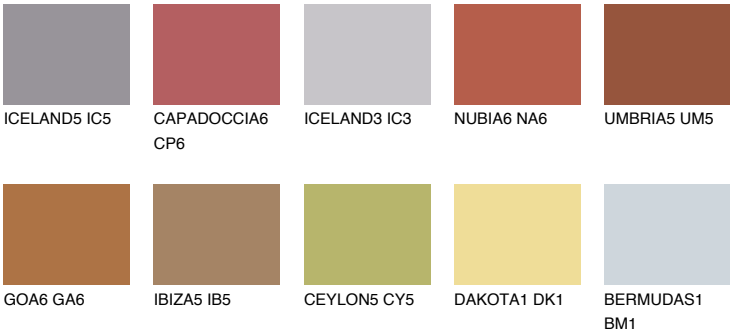

RUBY ROSE

14%

Matching colours

COLOURS

INTENSE

For more information on plasters and paints, go to www.ceresit.ee

*The presented colours refer to plasters and paints offered by Ceresit. Due to the use of digital techniques, the presented colours might not represent the original ones, thus they cannot be considered as a reliable colour presentation. We recommend checking the authentic colour samples.