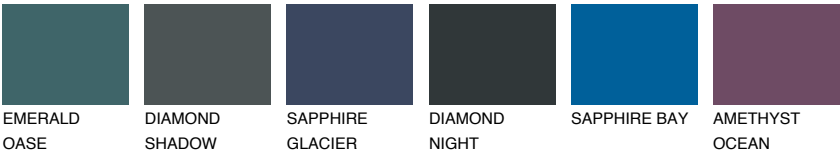

RUBY ROSE

14%

Matching colours

COLOURS

INTENSE

For more information on plasters and paints, go to www.ceresit.ee

*The presented colours refer to plasters and paints offered by Ceresit. Due to the use of digital techniques, the presented colours might not represent the original ones, thus they cannot be considered as a reliable colour presentation. We recommend checking the authentic colour samples.