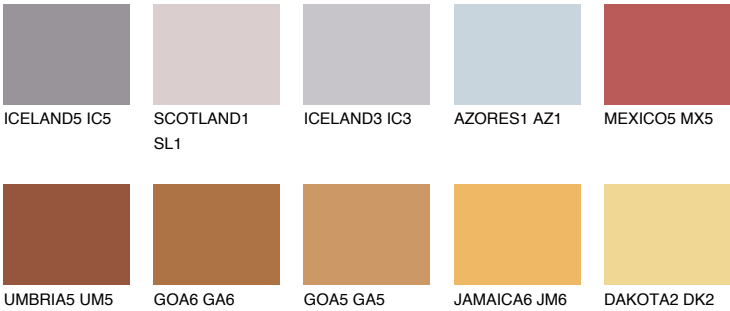

RUBY SUNSET

13%

Matching colours

COLOURS

INTENSE

For more information on plasters and paints, go to www.ceresit.ee

*The presented colours refer to plasters and paints offered by Ceresit. Due to the use of digital techniques, the presented colours might not represent the original ones, thus they cannot be considered as a reliable colour presentation. We recommend checking the authentic colour samples.