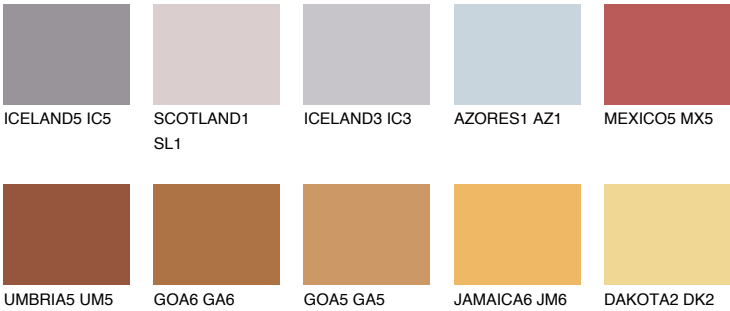

## RUBY SUNSET

13%

### Matching colours

#### COLOURS

#### INTENSE

For more information on plasters and paints, go to [www.ceresit.ee](http://www.ceresit.ee)

\*The presented colours refer to plasters and paints offered by Ceresit. Due to the use of digital techniques, the presented colours might not represent the original ones, thus they cannot be considered as a reliable colour presentation. We recommend checking the authentic colour samples.