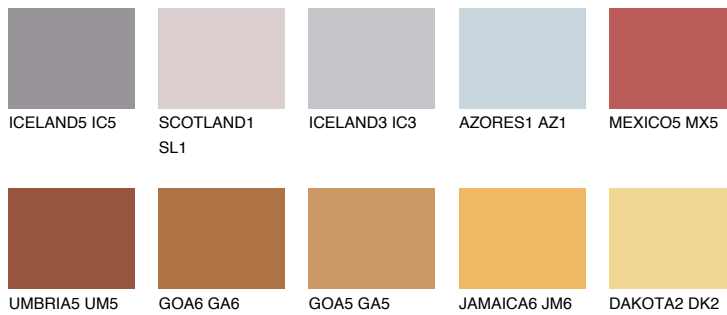

COLOUR DETAILS

RUBY SUNSET

13%

Matching colours

COLOURS

INTENSE

For more information on plasters and paints, go to www.ceresit.ee

*The presented colours refer to plasters and paints offered by Ceresit. Due to the use of digital techniques, the presented colours might not represent the original ones, thus they cannot be considered as a reliable colour presentation. We recommend checking the authentic colour samples.