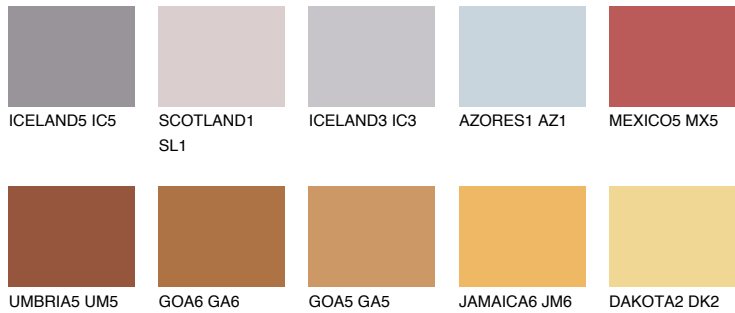

COLOUR DETAILS

RUBY SUNSET

13%

Matching colours

COLOURS

INTENSE

For more information on plasters and paints, go to www.ceresit.ee

*The presented colours refer to plasters and paints offered by Ceresit. Due to the use of digital techniques, the presented colours might not represent the original ones, thus they cannot be considered as a reliable colour presentation. We recommend checking the authentic colour samples.