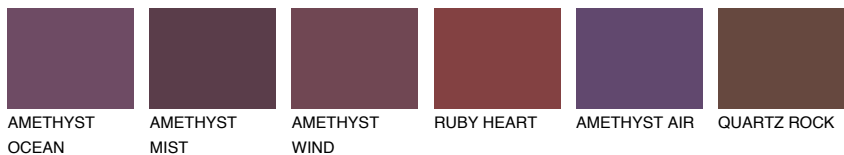

COLOUR DETAILS

SAPHIRE BAY

12%

Matching colours

COLOURS

INTENSE

For more information on plasters and paints, go to www.ceresit.ee

*The presented colours refer to plasters and paints offered by Ceresit. Due to the use of digital techniques, the presented colours might not represent the original ones, thus they cannot be considered as a reliable colour presentation. We recommend checking the authentic colour samples.