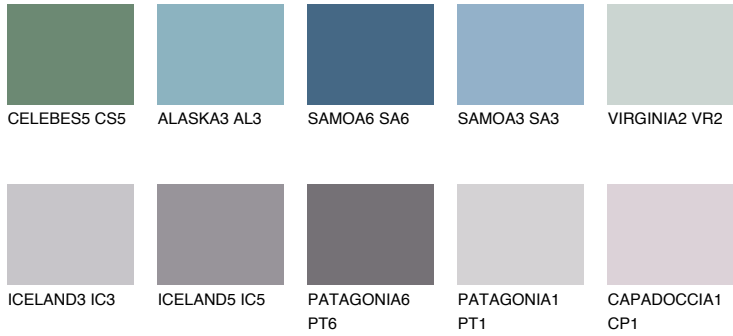

# COLOUR DETAILS

## SAPHIRE BAY

12%

### Matching colours

#### COLOURS