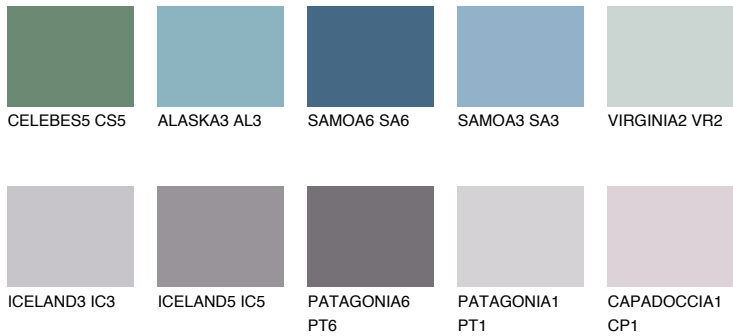

COLOUR DETAILS

SAPHIRE BAY

12%

Matching colours

COLOURS

INTENSE

For more information on plasters and paints, go to www.ceresit.ee

*The presented colours refer to plasters and paints offered by Ceresit. Due to the use of digital techniques, the presented colours might not represent the original ones, thus they cannot be considered as a reliable colour presentation. We recommend checking the authentic colour samples.