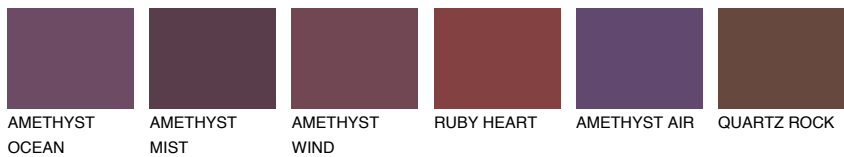

COLOUR DETAILS

SAPHIRE BAY

12%

Matching colours

COLOURS

INTENSE

For more information on plasters and paints, go to www.ceresit.ee

*The presented colours refer to plasters and paints offered by Ceresit. Due to the use of digital techniques, the presented colours might not represent the original ones, thus they cannot be considered as a reliable colour presentation. We recommend checking the authentic colour samples.