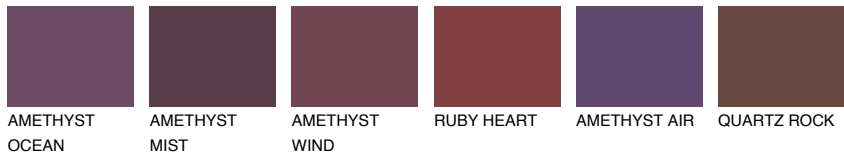

COLOUR DETAILS

SAPHIRE BAY

12%

Matching colours

COLOURS

INTENSE

For more information on plasters and paints, go to www.ceresit.ee

*The presented colours refer to plasters and paints offered by Ceresit. Due to the use of digital techniques, the presented colours might not represent the original ones, thus they cannot be considered as a reliable colour presentation. We recommend checking the authentic colour samples.