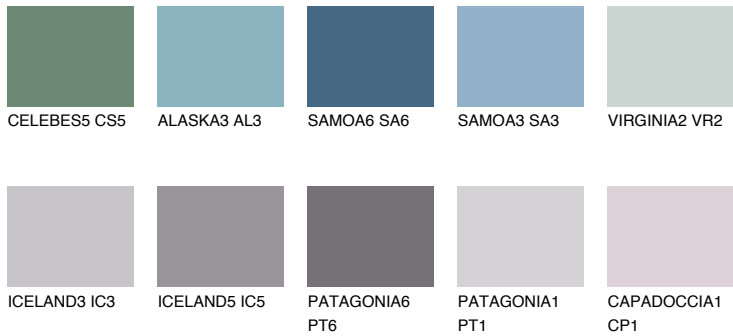

# COLOUR DETAILS

## SAPHIRE BAY

12%

### Matching colours

#### COLOURS