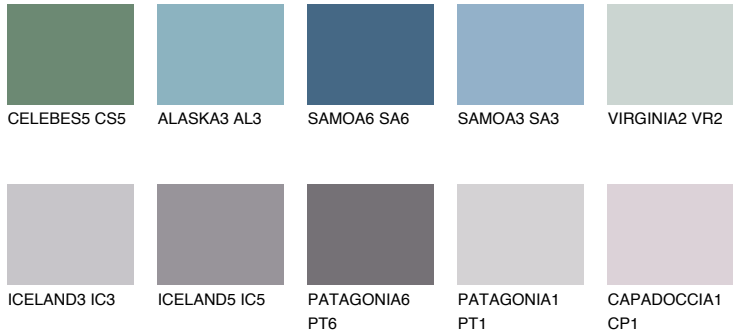

COLOUR DETAILS

SAPHIRE BAY

12%

Matching colours

COLOURS

INTENSE

For more information on plasters and paints, go to www.ceresit.ee

*The presented colours refer to plasters and paints offered by Ceresit. Due to the use of digital techniques, the presented colours might not represent the original ones, thus they cannot be considered as a reliable colour presentation. We recommend checking the authentic colour samples.