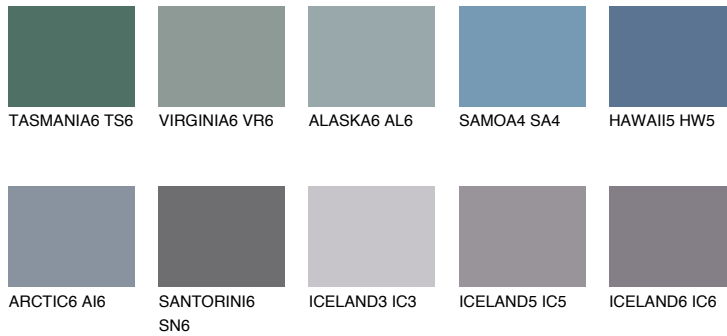

SAPHIRE CREEK

9%

Matching colours

COLOURS

INTENSE

For more information on plasters and paints, go to www.ceresit.ee

*The presented colours refer to plasters and paints offered by Ceresit. Due to the use of digital techniques, the presented colours might not represent the original ones, thus they cannot be considered as a reliable colour presentation. We recommend checking the authentic colour samples.