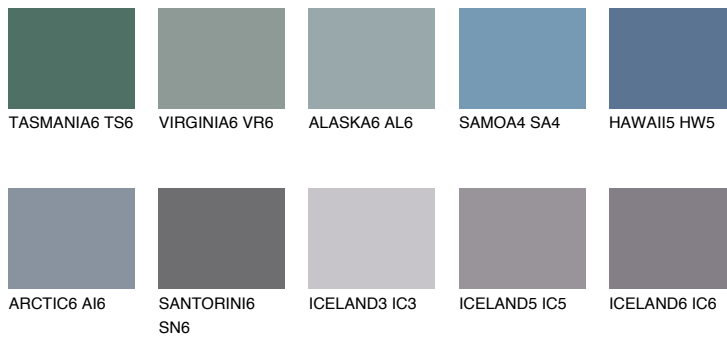

SAPHIRE CREEK

9%

Matching colours

COLOURS

INTENSE

For more information on plasters and paints, go to www.ceresit.ee

*The presented colours refer to plasters and paints offered by Ceresit. Due to the use of digital techniques, the presented colours might not represent the original ones, thus they cannot be considered as a reliable colour presentation. We recommend checking the authentic colour samples.