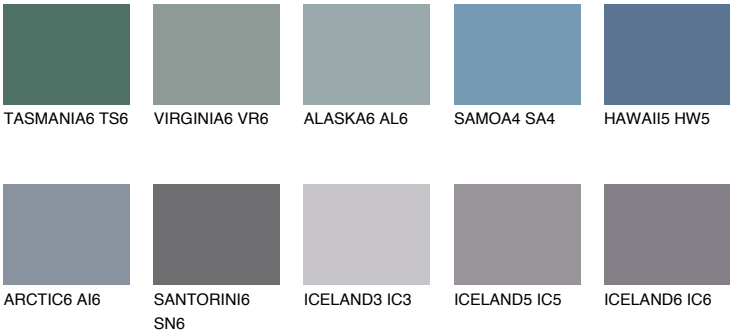

SAPHIRE CREEK

9%

Matching colours

COLOURS

INTENSE

For more information on plasters and paints, go to www.ceresit.ee

*The presented colours refer to plasters and paints offered by Ceresit. Due to the use of digital techniques, the presented colours might not represent the original ones, thus they cannot be considered as a reliable colour presentation. We recommend checking the authentic colour samples.