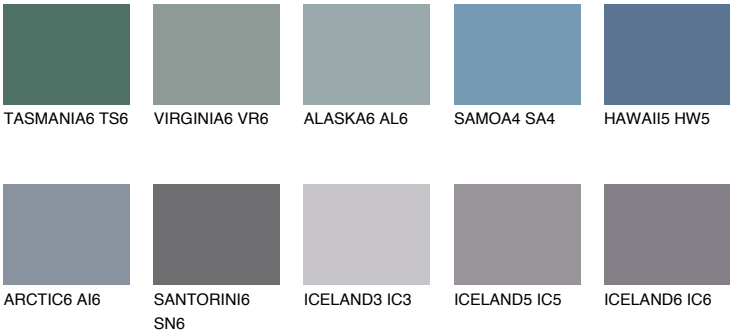

SAPPHIRE CREEK

9%

Matching colours

COLOURS

INTENSE

For more information on plasters and paints, go to www.ceresit.ee

*The presented colours refer to plasters and paints offered by Ceresit. Due to the use of digital techniques, the presented colours might not represent the original ones, thus they cannot be considered as a reliable colour presentation. We recommend checking the authentic colour samples.