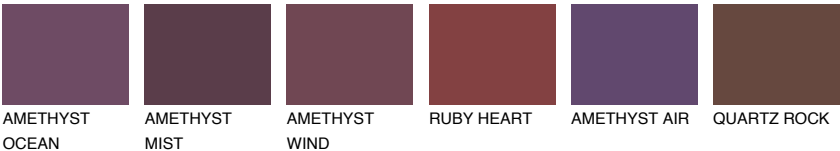

SAPHIRE FJORD

9%

Matching colours

COLOURS

INTENSE

For more information on plasters and paints, go to www.ceresit.ee

*The presented colours refer to plasters and paints offered by Ceresit. Due to the use of digital techniques, the presented colours might not represent the original ones, thus they cannot be considered as a reliable colour presentation. We recommend checking the authentic colour samples.