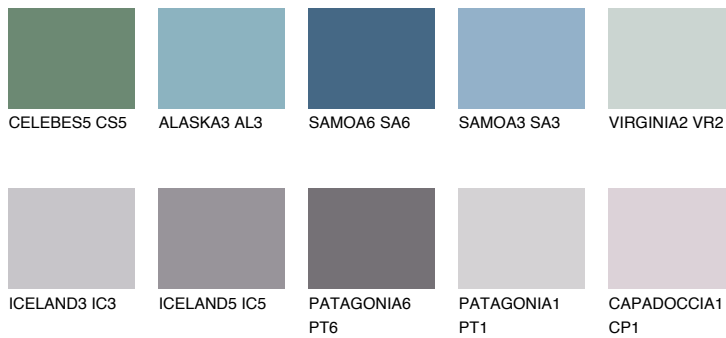

## SAPHIRE FJORD

9%

### Matching colours

#### COLOURS

#### INTENSE

For more information on plasters and paints, go to [www.ceresit.ee](http://www.ceresit.ee)

\*The presented colours refer to plasters and paints offered by Ceresit. Due to the use of digital techniques, the presented colours might not represent the original ones, thus they cannot be considered as a reliable colour presentation. We recommend checking the authentic colour samples.