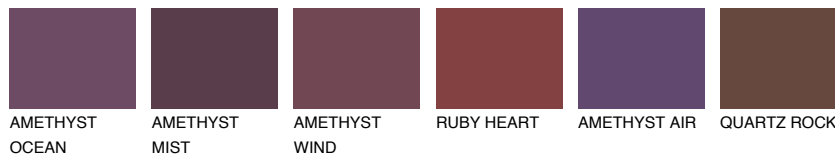

## SAPHIRE FJORD

9%

### Matching colours

#### COLOURS

#### INTENSE

For more information on plasters and paints, go to [www.ceresit.ee](http://www.ceresit.ee)

\*The presented colours refer to plasters and paints offered by Ceresit. Due to the use of digital techniques, the presented colours might not represent the original ones, thus they cannot be considered as a reliable colour presentation. We recommend checking the authentic colour samples.