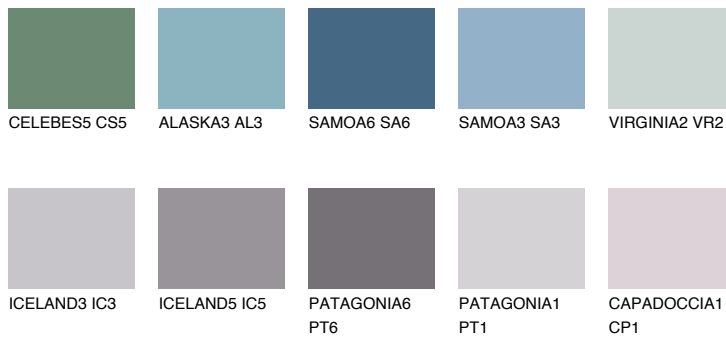

# COLOUR DETAILS

## SAPHIRE FJORD

9%

### Matching colours

#### COLOURS