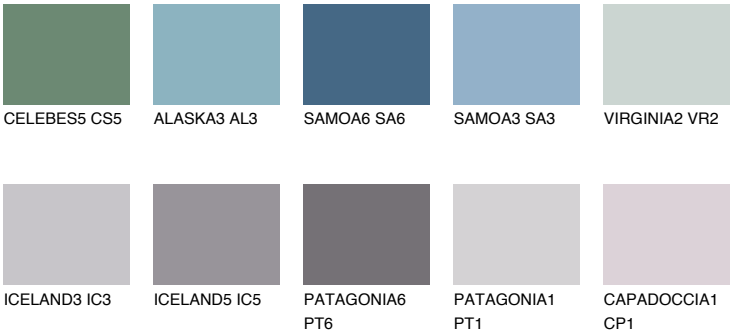

SAPHIRE FJORD

9%

Matching colours

COLOURS

INTENSE

For more information on plasters and paints, go to www.ceresit.ee

*The presented colours refer to plasters and paints offered by Ceresit. Due to the use of digital techniques, the presented colours might not represent the original ones, thus they cannot be considered as a reliable colour presentation. We recommend checking the authentic colour samples.