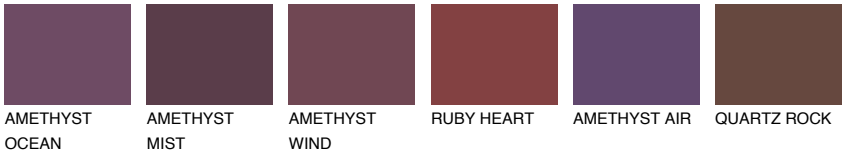

SAPHIRE FJORD

9%

Matching colours

COLOURS

INTENSE

For more information on plasters and paints, go to www.ceresit.ee

*The presented colours refer to plasters and paints offered by Ceresit. Due to the use of digital techniques, the presented colours might not represent the original ones, thus they cannot be considered as a reliable colour presentation. We recommend checking the authentic colour samples.