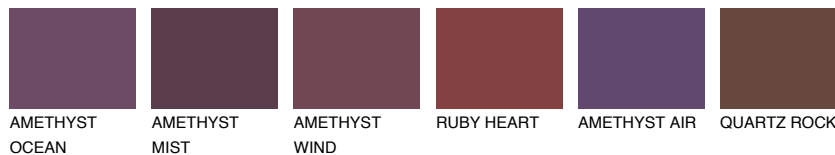

COLOUR DETAILS

SAPHIRE FJORD

9%

Matching colours

COLOURS

INTENSE

For more information on plasters and paints, go to www.ceresit.ee

*The presented colours refer to plasters and paints offered by Ceresit. Due to the use of digital techniques, the presented colours might not represent the original ones, thus they cannot be considered as a reliable colour presentation. We recommend checking the authentic colour samples.