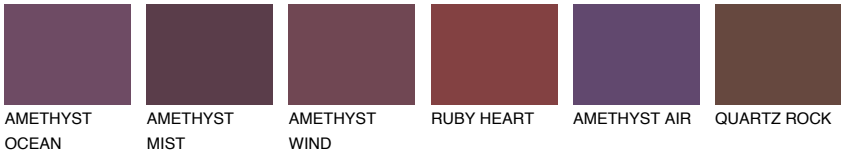

SAPHIRE FJORD

9%

Matching colours

COLOURS

INTENSE

For more information on plasters and paints, go to www.ceresit.ee

*The presented colours refer to plasters and paints offered by Ceresit. Due to the use of digital techniques, the presented colours might not represent the original ones, thus they cannot be considered as a reliable colour presentation. We recommend checking the authentic colour samples.