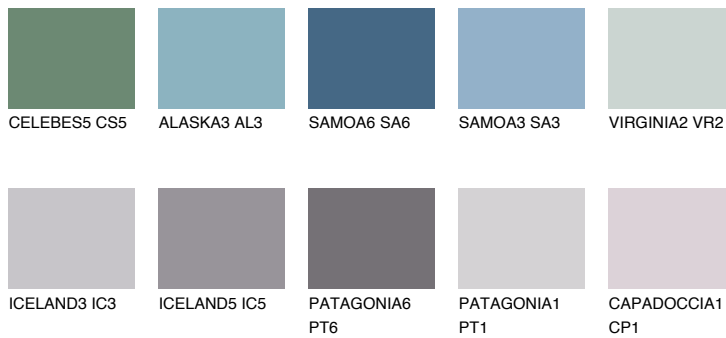

COLOUR DETAILS

SAPHIRE FJORD

9%

Matching colours

COLOURS

INTENSE

For more information on plasters and paints, go to www.ceresit.ee

*The presented colours refer to plasters and paints offered by Ceresit. Due to the use of digital techniques, the presented colours might not represent the original ones, thus they cannot be considered as a reliable colour presentation. We recommend checking the authentic colour samples.