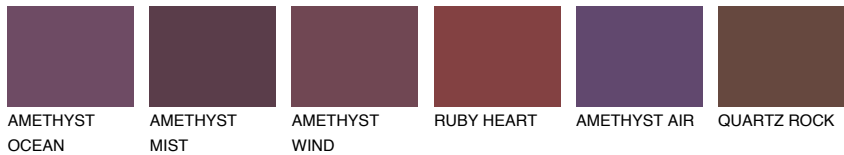

COLOUR DETAILS

SAPHIRE FJORD

9%

Matching colours

COLOURS

INTENSE

For more information on plasters and paints, go to www.ceresit.ee

*The presented colours refer to plasters and paints offered by Ceresit. Due to the use of digital techniques, the presented colours might not represent the original ones, thus they cannot be considered as a reliable colour presentation. We recommend checking the authentic colour samples.