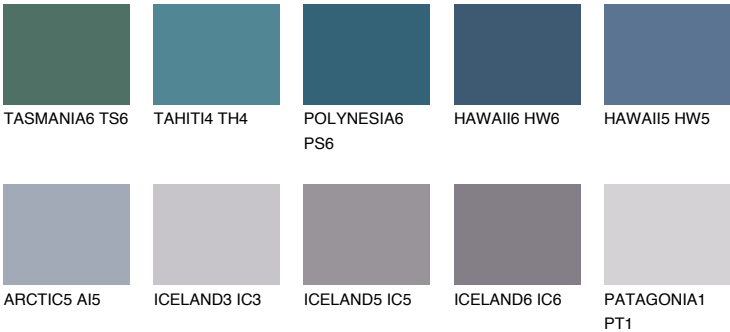

## SAPHIRE GLACIER

8%

### Matching colours

#### COLOURS