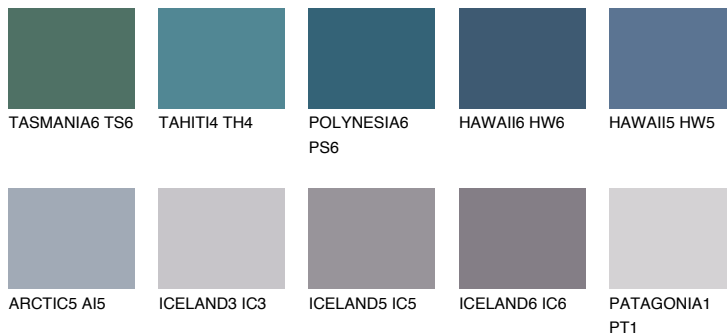

## SAPHIRE GLACIER

8%

### Matching colours

#### COLOURS