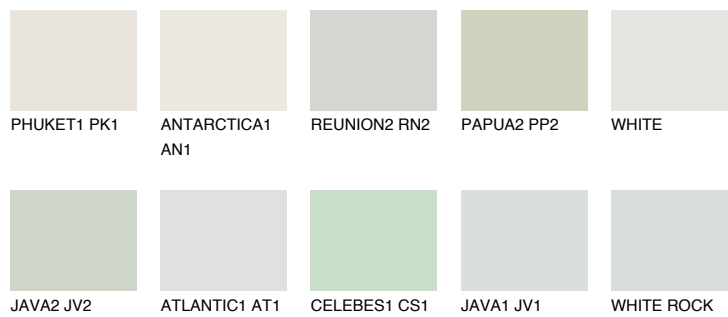

# COLOUR DETAILS

## WHITE SNOW

83% TSR 76%

## Matching colours

### COLOURS