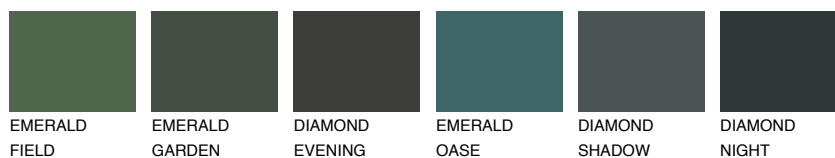

COLOUR DETAILS

WHITE SNOW

83% TSR 76%

Matching colours

COLOURS

INTENSE

For more information on plasters and paints, go to www.ceresit.ee

*The presented colours refer to plasters and paints offered by Ceresit. Due to the use of digital techniques, the presented colours might not represent the original ones, thus they cannot be considered as a reliable colour presentation. We recommend checking the authentic colour samples.