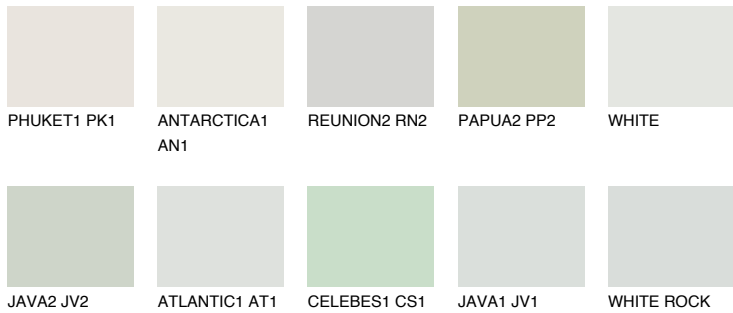

# COLOUR DETAILS

## WHITE SNOW

83% TSR 76%

## Matching colours

### COLOURS