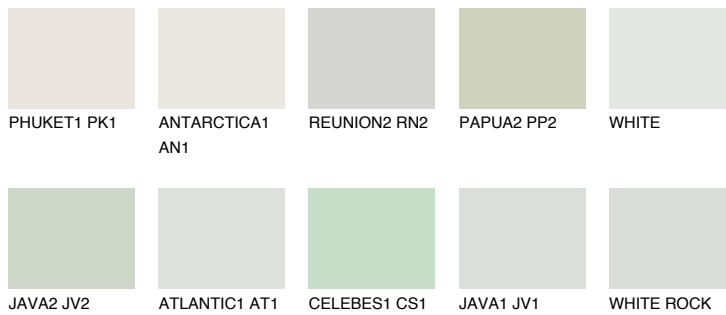

COLOUR DETAILS

WHITE SNOW

83% TSR 76%

Matching colours

COLOURS

INTENSE

For more information on plasters and paints, go to www.ceresit.ee

*The presented colours refer to plasters and paints offered by Ceresit. Due to the use of digital techniques, the presented colours might not represent the original ones, thus they cannot be considered as a reliable colour presentation. We recommend checking the authentic colour samples.