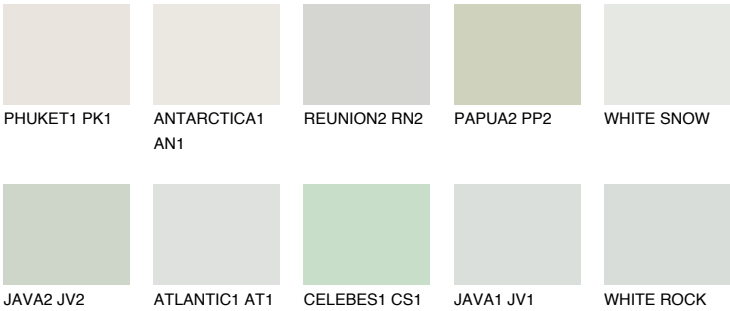

## WHITE

81% **TSR** 68%

## Matching colours

### COLOURS

### INTENSE

For more information on plasters and paints, go to [www.ceresit.ee](http://www.ceresit.ee)

\*The presented colours refer to plasters and paints offered by Ceresit. Due to the use of digital techniques, the presented colours might not represent the original ones, thus they cannot be considered as a reliable colour presentation. We recommend checking the authentic colour samples.