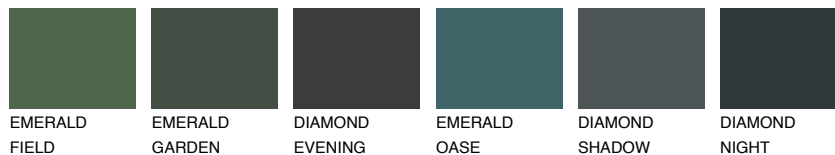

COLOUR DETAILS

WHITE

81% TSR 68%

Matching colours

COLOURS

INTENSE

For more information on plasters and paints, go to www.ceresit.ee

*The presented colours refer to plasters and paints offered by Ceresit. Due to the use of digital techniques, the presented colours might not represent the original ones, thus they cannot be considered as a reliable colour presentation. We recommend checking the authentic colour samples.