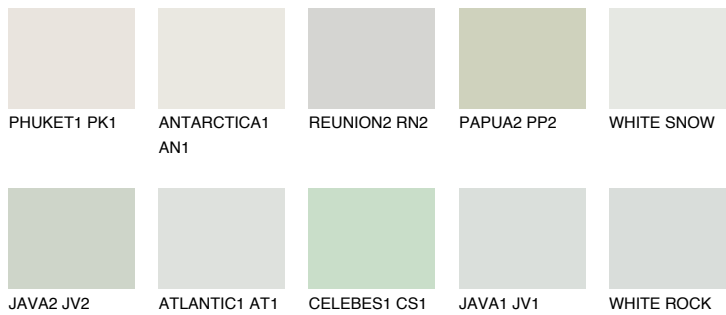

COLOUR DETAILS

WHITE

81% TSR 68%

Matching colours

COLOURS

INTENSE

For more information on plasters and paints, go to www.ceresit.ee

*The presented colours refer to plasters and paints offered by Ceresit. Due to the use of digital techniques, the presented colours might not represent the original ones, thus they cannot be considered as a reliable colour presentation. We recommend checking the authentic colour samples.