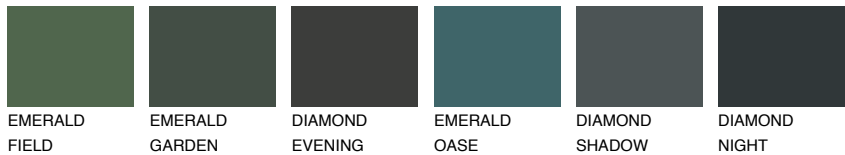

COLOUR DETAILS

WHITE

81% TSR 68%

Matching colours

COLOURS

INTENSE

For more information on plasters and paints, go to www.ceresit.ee

*The presented colours refer to plasters and paints offered by Ceresit. Due to the use of digital techniques, the presented colours might not represent the original ones, thus they cannot be considered as a reliable colour presentation. We recommend checking the authentic colour samples.