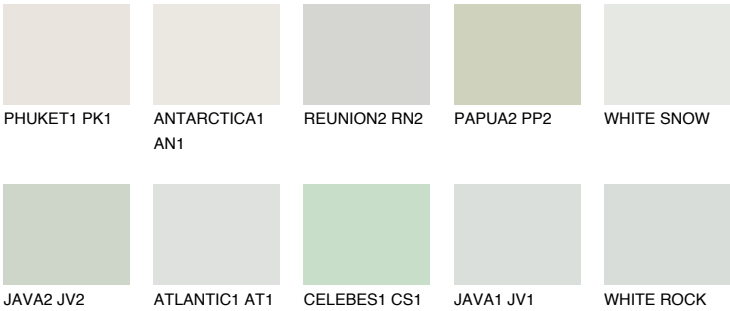

WHITE

81% **TSR** 68%

Matching colours

COLOURS

INTENSE

For more information on plasters and paints, go to www.ceresit.ee

*The presented colours refer to plasters and paints offered by Ceresit. Due to the use of digital techniques, the presented colours might not represent the original ones, thus they cannot be considered as a reliable colour presentation. We recommend checking the authentic colour samples.