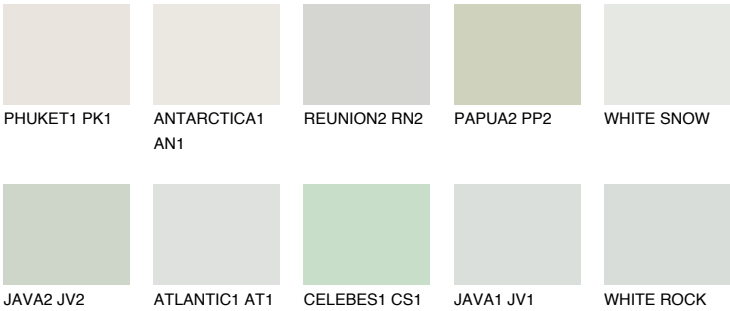

COLOUR DETAILS

WHITE

81% TSR 68%

Matching colours

COLOURS

INTENSE

For more information on plasters and paints, go to www.ceresit.ee

*The presented colours refer to plasters and paints offered by Ceresit. Due to the use of digital techniques, the presented colours might not represent the original ones, thus they cannot be considered as a reliable colour presentation. We recommend checking the authentic colour samples.