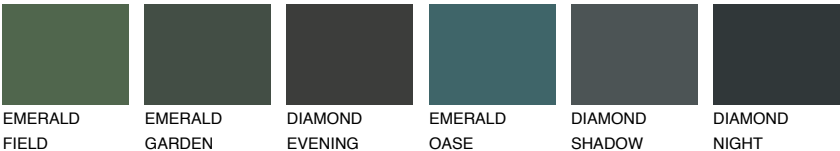

COLOUR DETAILS

WHITE

81% TSR 68%

Matching colours

COLOURS

INTENSE

For more information on plasters and paints, go to www.ceresit.ee

*The presented colours refer to plasters and paints offered by Ceresit. Due to the use of digital techniques, the presented colours might not represent the original ones, thus they cannot be considered as a reliable colour presentation. We recommend checking the authentic colour samples.