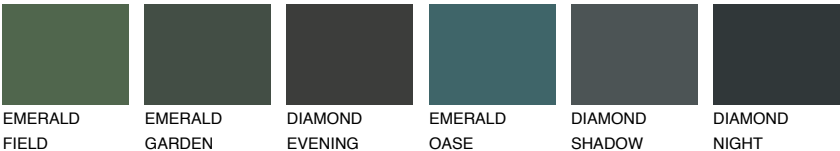

WHITE

81% **TSR** 68%

Matching colours

COLOURS

INTENSE

For more information on plasters and paints, go to www.ceresit.ee

*The presented colours refer to plasters and paints offered by Ceresit. Due to the use of digital techniques, the presented colours might not represent the original ones, thus they cannot be considered as a reliable colour presentation. We recommend checking the authentic colour samples.