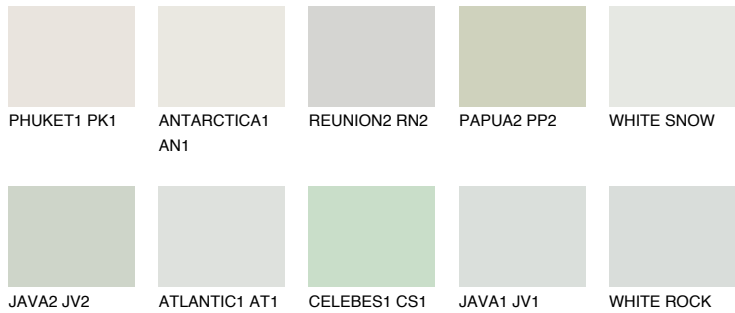

COLOUR DETAILS

WHITE

81% TSR 68%

Matching colours

COLOURS

INTENSE

For more information on plasters and paints, go to www.ceresit.ee

*The presented colours refer to plasters and paints offered by Ceresit. Due to the use of digital techniques, the presented colours might not represent the original ones, thus they cannot be considered as a reliable colour presentation. We recommend checking the authentic colour samples.