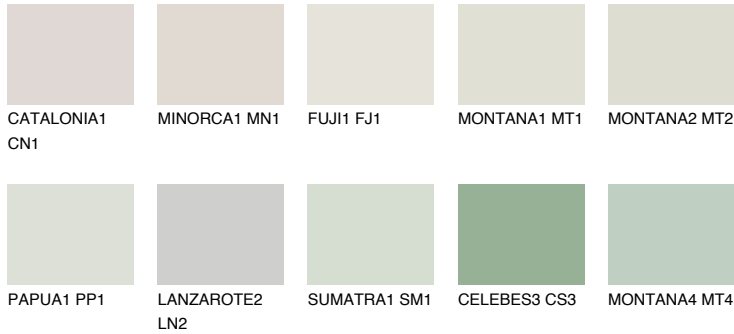

COLOUR DETAILS

WHITE DESERT

82% TSR 74%

Matching colours

COLOURS

INTENSE

For more information on plasters and paints, go to www.ceresit.ee

*The presented colours refer to plasters and paints offered by Ceresit. Due to the use of digital techniques, the presented colours might not represent the original ones, thus they cannot be considered as a reliable colour presentation. We recommend checking the authentic colour samples.