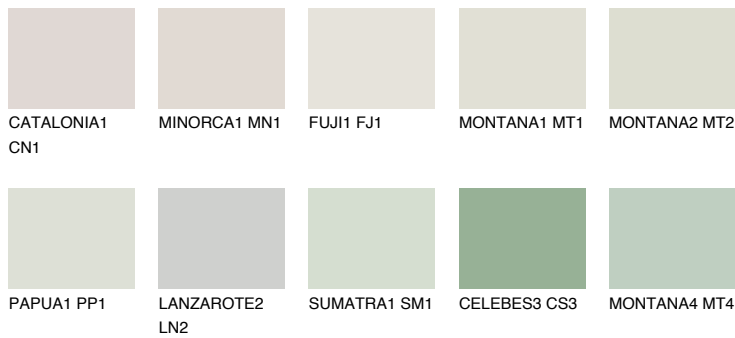

# COLOUR DETAILS

## WHITE DESERT

82% TSR 74%

### Matching colours

#### COLOURS