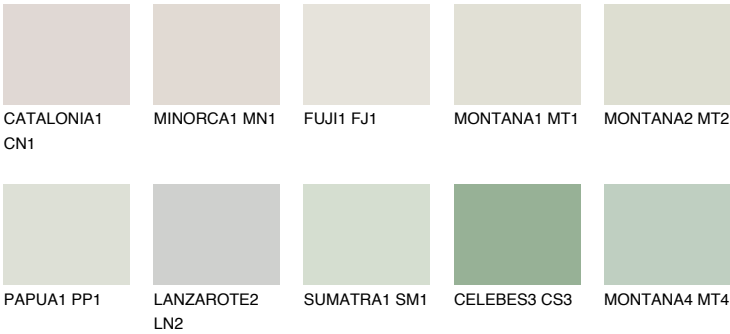

# COLOUR DETAILS

## WHITE DESERT

82% TSR 74%

### Matching colours

#### COLOURS