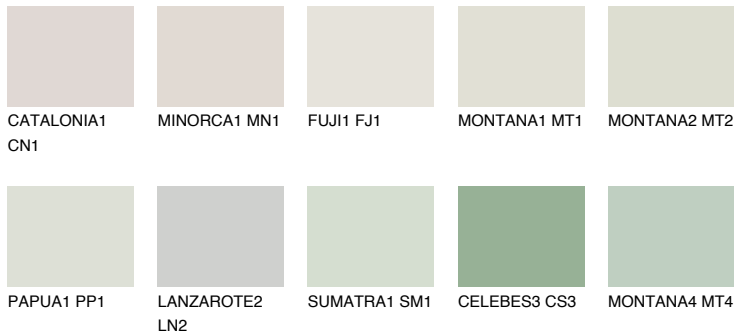

COLOUR DETAILS

WHITE DESERT

82% TSR 74%

Matching colours

COLOURS

INTENSE

For more information on plasters and paints, go to www.ceresit.ee

*The presented colours refer to plasters and paints offered by Ceresit. Due to the use of digital techniques, the presented colours might not represent the original ones, thus they cannot be considered as a reliable colour presentation. We recommend checking the authentic colour samples.