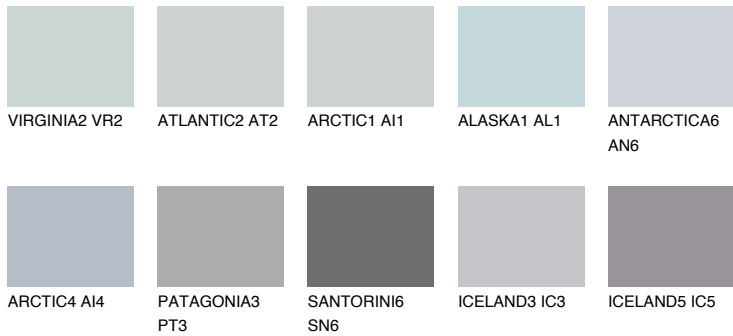

COLOUR DETAILS

BERMUDAS1 BM1

66% TSR 67%

Matching colours

COLOURS

INTENSE

For more information on plasters and paints, go to www.ceresit.ee

*The presented colours refer to plasters and paints offered by Ceresit. Due to the use of digital techniques, the presented colours might not represent the original ones, thus they cannot be considered as a reliable colour presentation. We recommend checking the authentic colour samples.