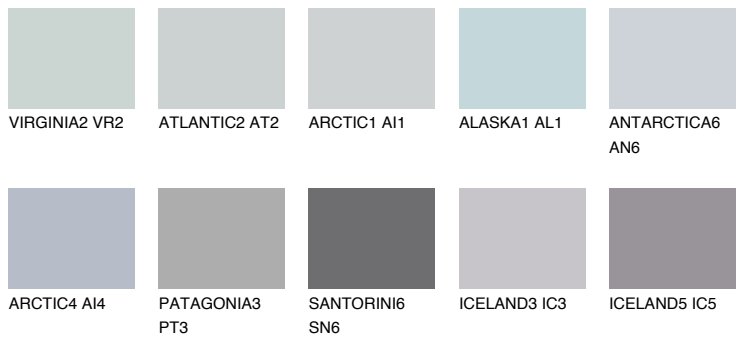

COLOUR DETAILS

BERMUDAS1 BM1

66% TSR 67%

Matching colours

COLOURS

INTENSE

For more information on plasters and paints, go to www.ceresit.ee

*The presented colours refer to plasters and paints offered by Ceresit. Due to the use of digital techniques, the presented colours might not represent the original ones, thus they cannot be considered as a reliable colour presentation. We recommend checking the authentic colour samples.