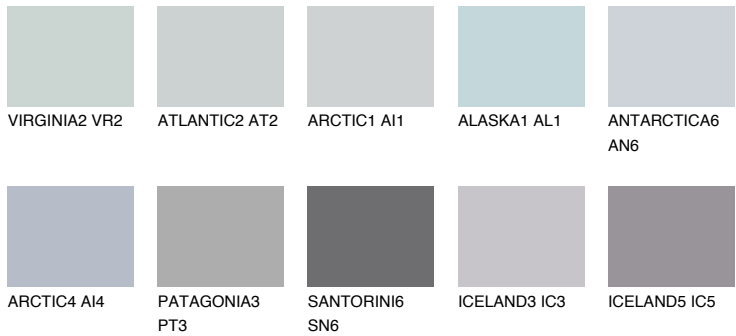

COLOUR DETAILS

BERMUDAS1 BM1

66% TSR 67%

Matching colours

COLOURS

INTENSE

For more information on plasters and paints, go to www.ceresit.ee

*The presented colours refer to plasters and paints offered by Ceresit. Due to the use of digital techniques, the presented colours might not represent the original ones, thus they cannot be considered as a reliable colour presentation. We recommend checking the authentic colour samples.