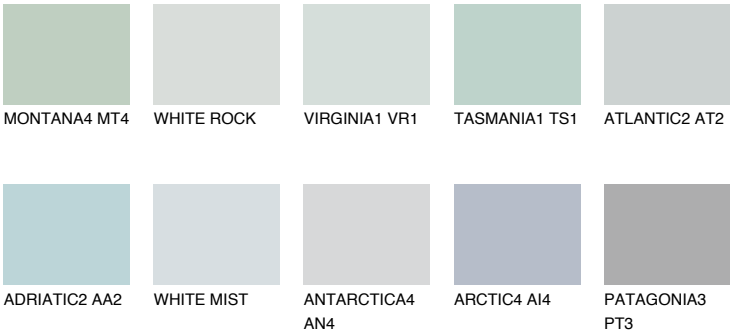

WHITE ICE

79% **TSR** 70%

Matching colours

COLOURS

INTENSE

For more information on plasters and paints, go to www.ceresit.ee

*The presented colours refer to plasters and paints offered by Ceresit. Due to the use of digital techniques, the presented colours might not represent the original ones, thus they cannot be considered as a reliable colour presentation. We recommend checking the authentic colour samples.