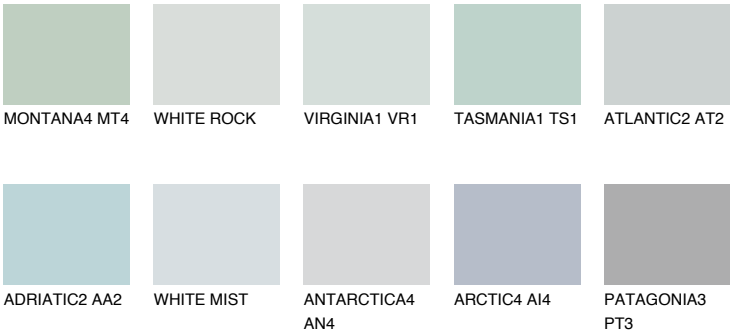

## WHITE ICE

79% **TSR** 70%

### Matching colours

#### COLOURS

#### INTENSE

For more information on plasters and paints, go to [www.ceresit.ee](http://www.ceresit.ee)

\*The presented colours refer to plasters and paints offered by Ceresit. Due to the use of digital techniques, the presented colours might not represent the original ones, thus they cannot be considered as a reliable colour presentation. We recommend checking the authentic colour samples.