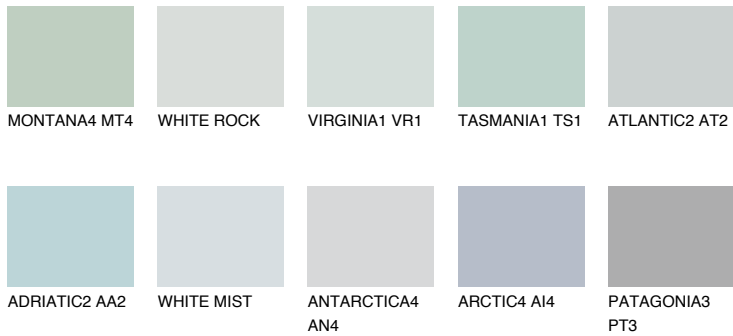

COLOUR DETAILS

WHITE ICE

79% **TSR** 70%

Matching colours

COLOURS

INTENSE

For more information on plasters and paints, go to www.ceresit.ee

*The presented colours refer to plasters and paints offered by Ceresit. Due to the use of digital techniques, the presented colours might not represent the original ones, thus they cannot be considered as a reliable colour presentation. We recommend checking the authentic colour samples.