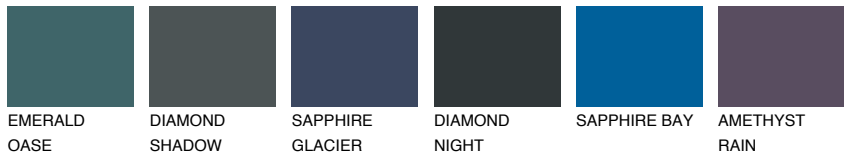

COLOUR DETAILS

WHITE ROCK

74% TSR 65%

Matching colours

COLOURS

INTENSE

For more information on plasters and paints, go to www.ceresit.ee

*The presented colours refer to plasters and paints offered by Ceresit. Due to the use of digital techniques, the presented colours might not represent the original ones, thus they cannot be considered as a reliable colour presentation. We recommend checking the authentic colour samples.