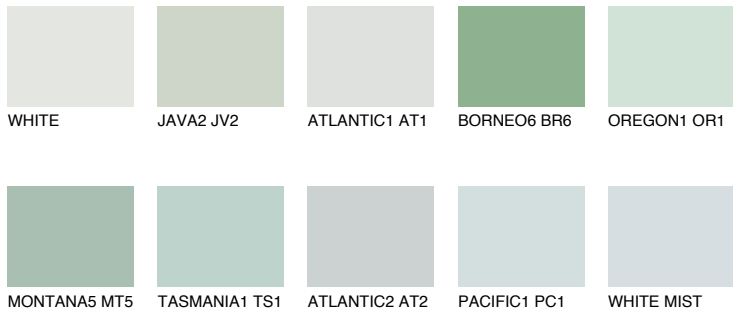

COLOUR DETAILS

WHITE ROCK

74% TSR 65%

Matching colours

COLOURS

INTENSE

For more information on plasters and paints, go to www.ceresit.ee

*The presented colours refer to plasters and paints offered by Ceresit. Due to the use of digital techniques, the presented colours might not represent the original ones, thus they cannot be considered as a reliable colour presentation. We recommend checking the authentic colour samples.