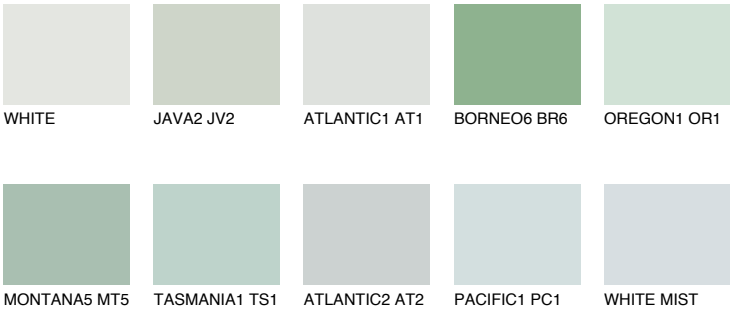

## WHITE ROCK

74% TSR 65%

### Matching colours

#### COLOURS