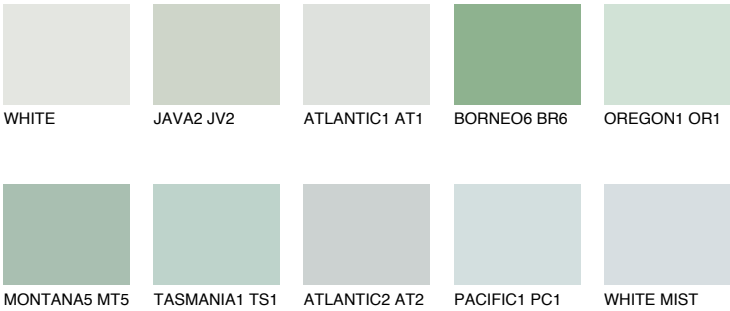

WHITE ROCK

74% TSR 65%

Matching colours

COLOURS

INTENSE

For more information on plasters and paints, go to www.ceresit.ee

*The presented colours refer to plasters and paints offered by Ceresit. Due to the use of digital techniques, the presented colours might not represent the original ones, thus they cannot be considered as a reliable colour presentation. We recommend checking the authentic colour samples.