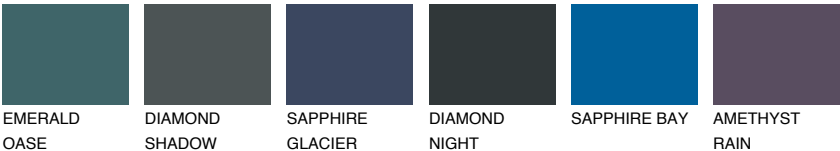

WHITE ROCK

74% TSR 65%

Matching colours

COLOURS

INTENSE

For more information on plasters and paints, go to www.ceresit.ee

*The presented colours refer to plasters and paints offered by Ceresit. Due to the use of digital techniques, the presented colours might not represent the original ones, thus they cannot be considered as a reliable colour presentation. We recommend checking the authentic colour samples.