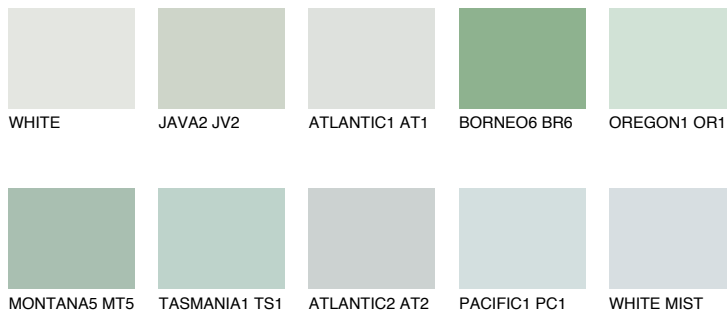

# COLOUR DETAILS

## WHITE ROCK

74% TSR 65%

### Matching colours

#### COLOURS