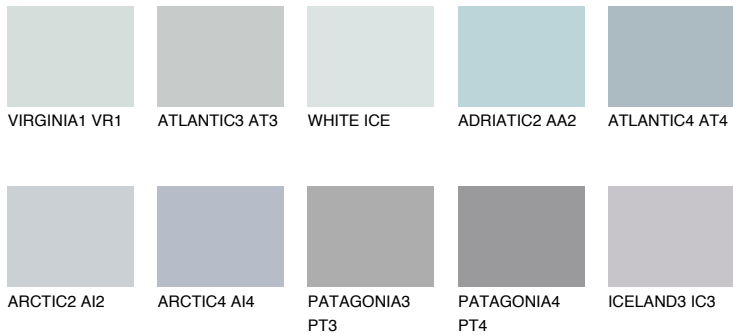

# COLOUR DETAILS

## WHITE MIST

75% **TSR** 71%

### Matching colours

#### COLOURS