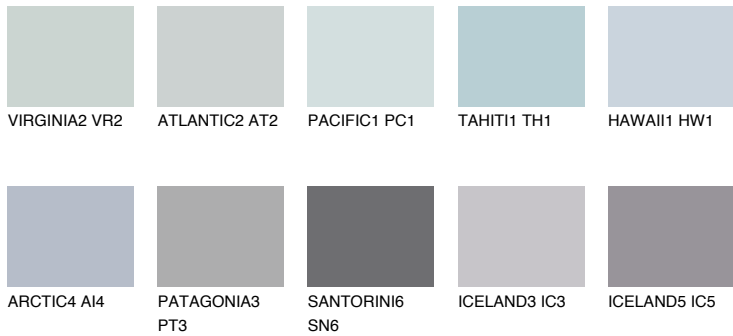

COLOUR DETAILS

BERMUDAS2 BM2

58% **TSR** 57%

Matching colours

COLOURS

INTENSE

For more information on plasters and paints, go to www.ceresit.ee

*The presented colours refer to plasters and paints offered by Ceresit. Due to the use of digital techniques, the presented colours might not represent the original ones, thus they cannot be considered as a reliable colour presentation. We recommend checking the authentic colour samples.