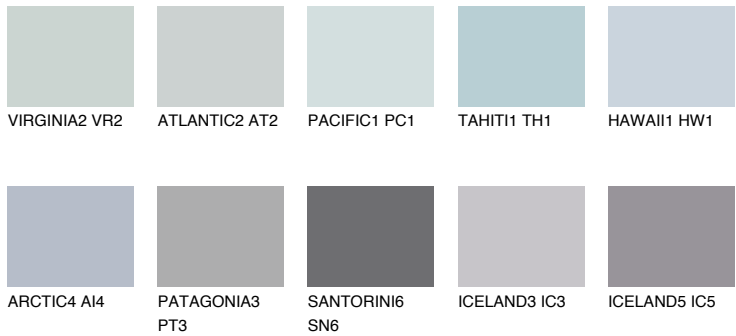

COLOUR DETAILS

BERMUDAS2 BM2

58% **TSR** 57%

Matching colours

COLOURS

INTENSE

For more information on plasters and paints, go to www.ceresit.ee

*The presented colours refer to plasters and paints offered by Ceresit. Due to the use of digital techniques, the presented colours might not represent the original ones, thus they cannot be considered as a reliable colour presentation. We recommend checking the authentic colour samples.