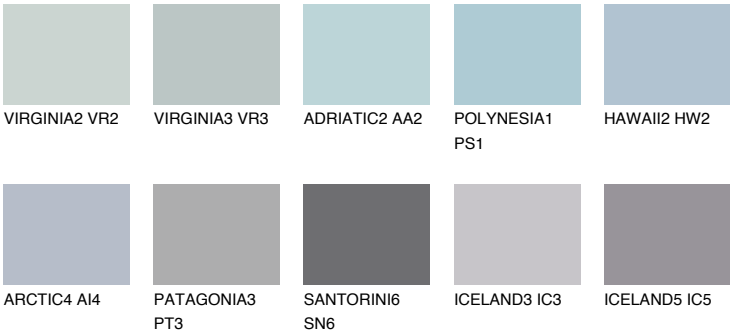

## BERMUDAS3 BM3

☀️ 41%    **TSR** 42%

### Matching colours

#### COLOURS

#### INTENSE

For more information on plasters and paints, go to [www.ceresit.ee](http://www.ceresit.ee)

\*The presented colours refer to plasters and paints offered by Ceresit. Due to the use of digital techniques, the presented colours might not represent the original ones, thus they cannot be considered as a reliable colour presentation. We recommend checking the authentic colour samples.