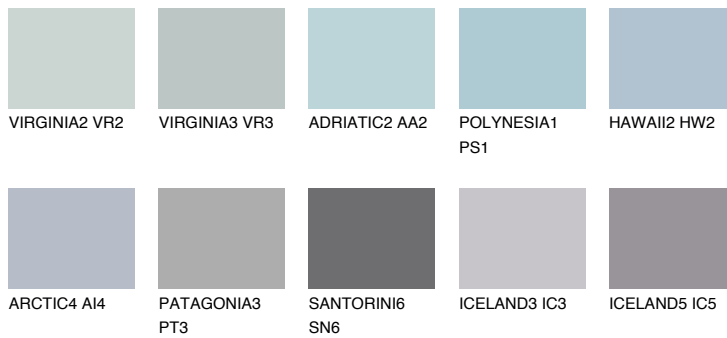

COLOUR DETAILS

BERMUDAS3 BM3

☀️ 41% **TSR** 42%

Matching colours

COLOURS

INTENSE

For more information on plasters and paints, go to www.ceresit.ee

*The presented colours refer to plasters and paints offered by Ceresit. Due to the use of digital techniques, the presented colours might not represent the original ones, thus they cannot be considered as a reliable colour presentation. We recommend checking the authentic colour samples.