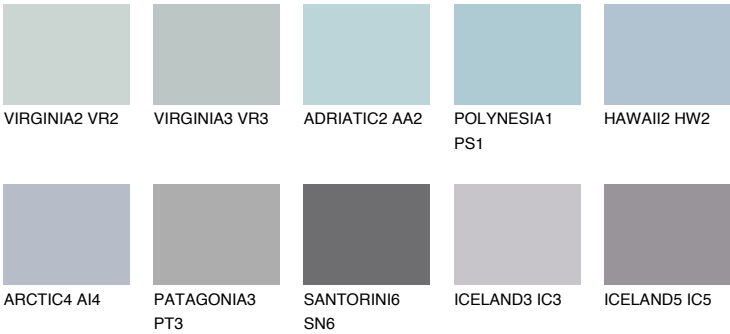

BERMUDAS3 BM3

☀ 41% **TSR** 42%

Matching colours

COLOURS

INTENSE

For more information on plasters and paints, go to www.ceresit.ee

*The presented colours refer to plasters and paints offered by Ceresit. Due to the use of digital techniques, the presented colours might not represent the original ones, thus they cannot be considered as a reliable colour presentation. We recommend checking the authentic colour samples.